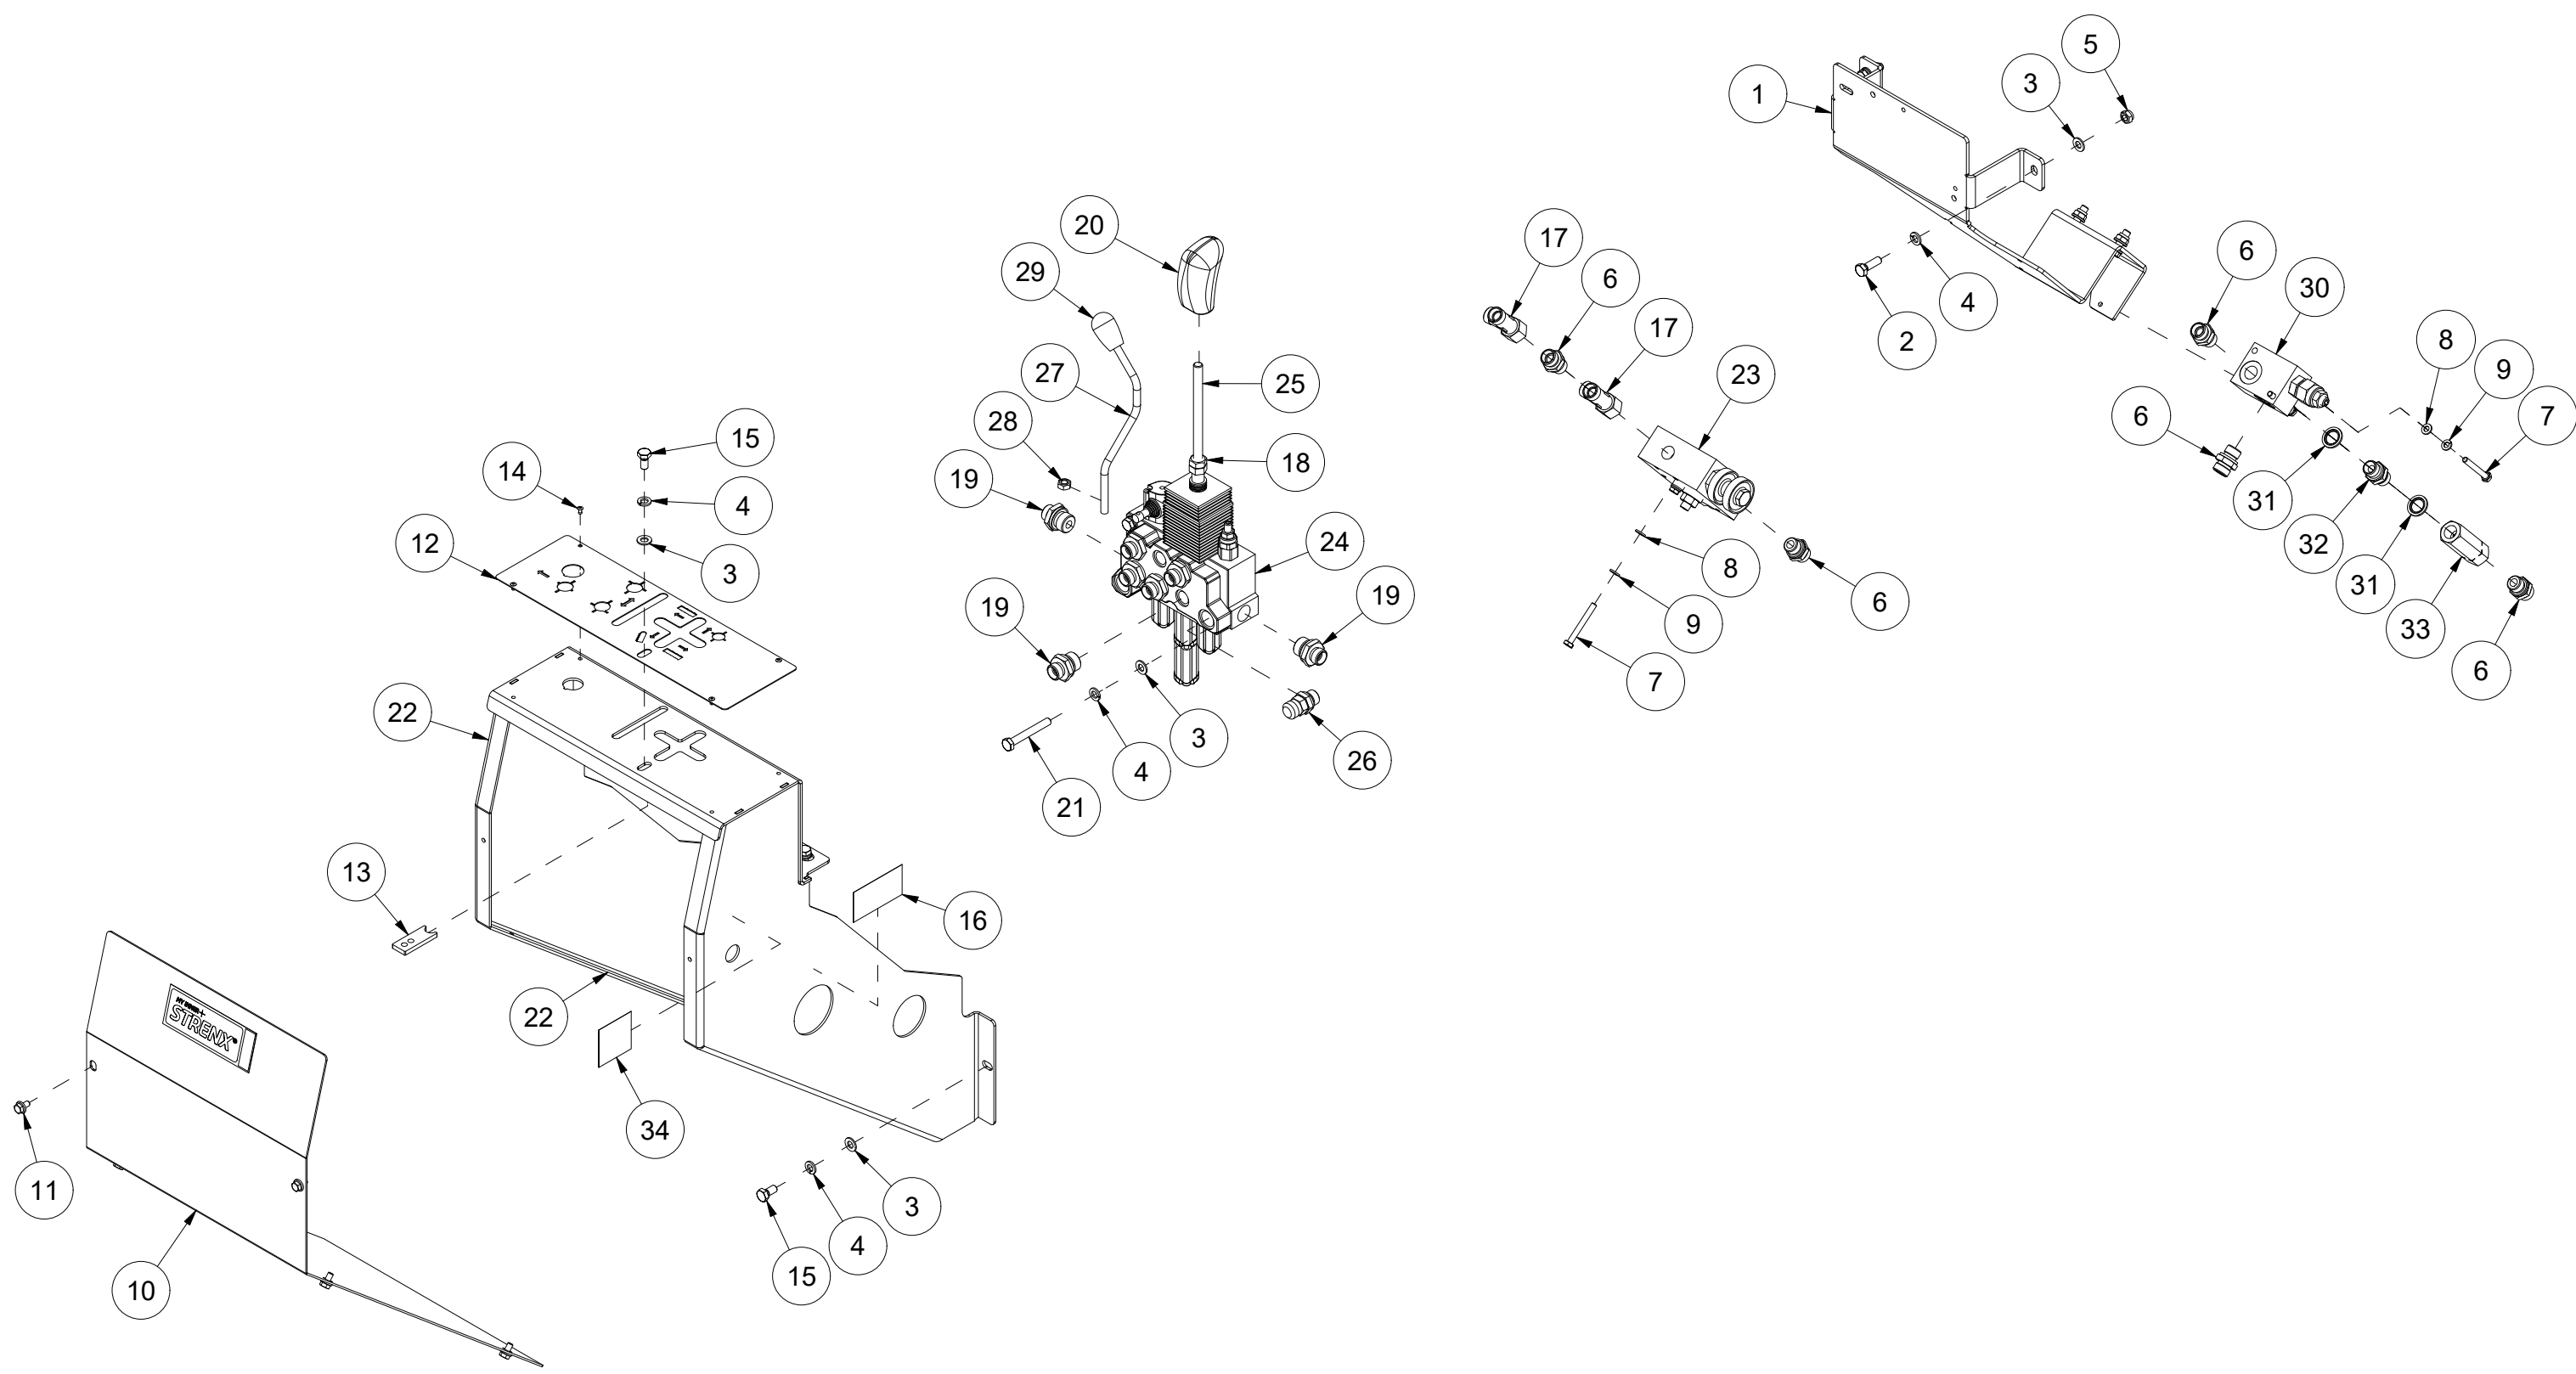

014 Operation console 3 pumps VM370

Pos	Qty	Article no	Designation
1	1	41311146	Bracket
2	4	2422246	Hexagon screw M8x25 EIZn 8.8 DIN 933
3	14	2531047	Washer M8 EIZn DIN 125
4	9	2534047	Spring washer M8 EIZn DIN 127
5	4	2483609	Locking nut M8 EIZn DIN 985
6	6	2957749	Hexagon nipple GEK BSP 3/8" L12 ED
7	4	2422217	Hexagon screw M6x50 EIZn 8.8 DIN 931
8	4	2531039	Washer M6 EIZn DIN 125
9	4	2534039	Spring washer M6 EIZn DIN 127
10	1	41311091	Front cover
11	6	2451196	Hexagon screw with flange M6x10 EIZn 8.8 DIN 6921
12	1	41311106	Symbol plate with knife lift
13	1	41311151	Stop plate
14	4	2511372	Pop rivet
15	5	2422240	Hexagon screw M8x16 EIZn 8.8 DIN 933
16	1	2935036	Adhesive label 75x40 Speed conveyor belt
17	2	2957723	T-Hexagon nipple EVLK 12L
18	1	2481610	Hexagon nut M10 EIZn DIN 934
19	7	2957766	Hexagon nipple GEK BSP 1/2" L12 ED
20	1	2245046	Handle 1066S D10
21	2	2422259	Hexagon screw M8x60 EIZn 8.8 DIN 931
22	1	41311177	Operation panel
23	1	2955271	Valve priority setting FPRF 3/8 G
24	1	2955234	Valve BM40/3 ZB GU/JS D1/JS
25	1	41311006	Valve rod
26	1	2957953	Minimes 3/8 BSP
27	1	41311220	Handle
28	1	2481609	Hexagon nut M8 EIZn DIN 934
29	1	2245048	Handle M8 SR6408
30	1	2955323	Safety valve
31	2	2957890	Hydraulic gasket 3/8"
32	1	2957760	Hexagon nipple BSP 3/8" - 3/8"
33	1	2955331	Non-return valve 3/8" 0,5Bar
34	1	2935173	VM370 Sword adjustment "KG"