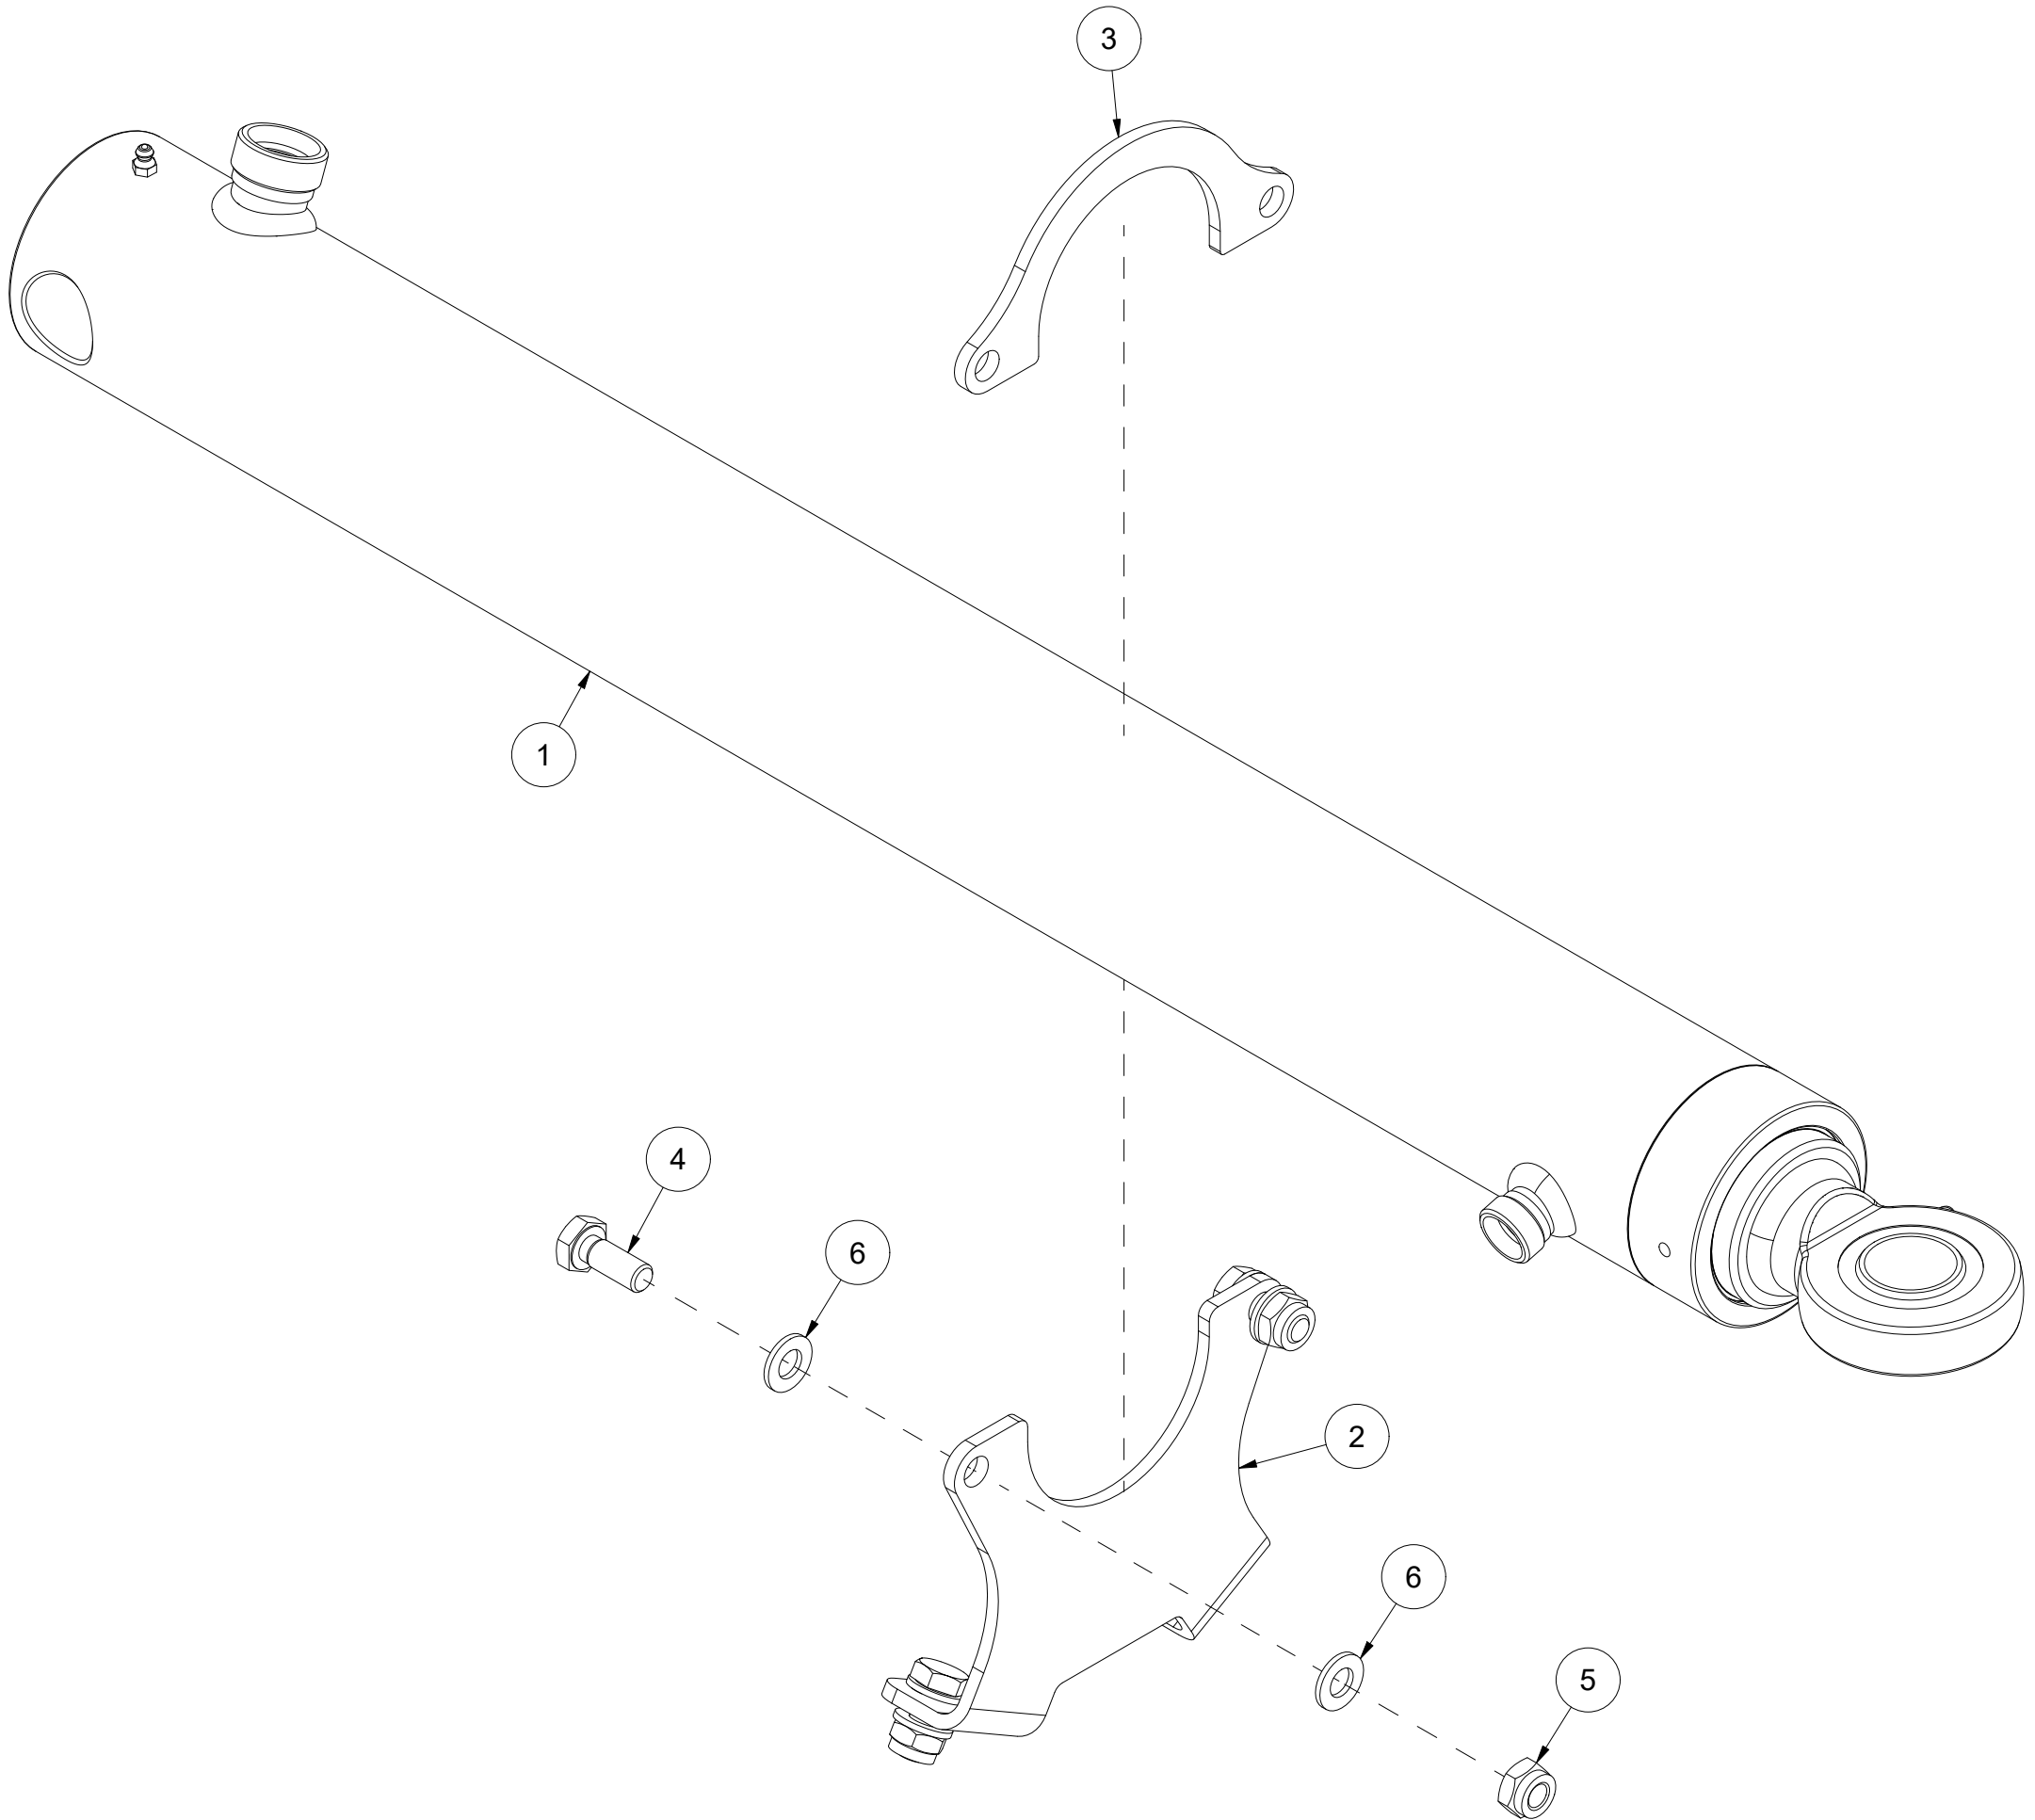

018 Cylinder 8,5 t VM370

Pos	Qty	Article no	Designation
1	1	2955011	Cylinder 70/60 580 8,5 ton
2	1	41201075	Support plate Ø70
3	1	41201076	Upper plate Ø70
4	4	2422297	Hexagon screw M10x25 EIZn 8.8 DIN 933
5	4	2483610	Locking nut M10 EIZn DIN 985
6	8	2531060	Washer M10 EIZn DIN 125