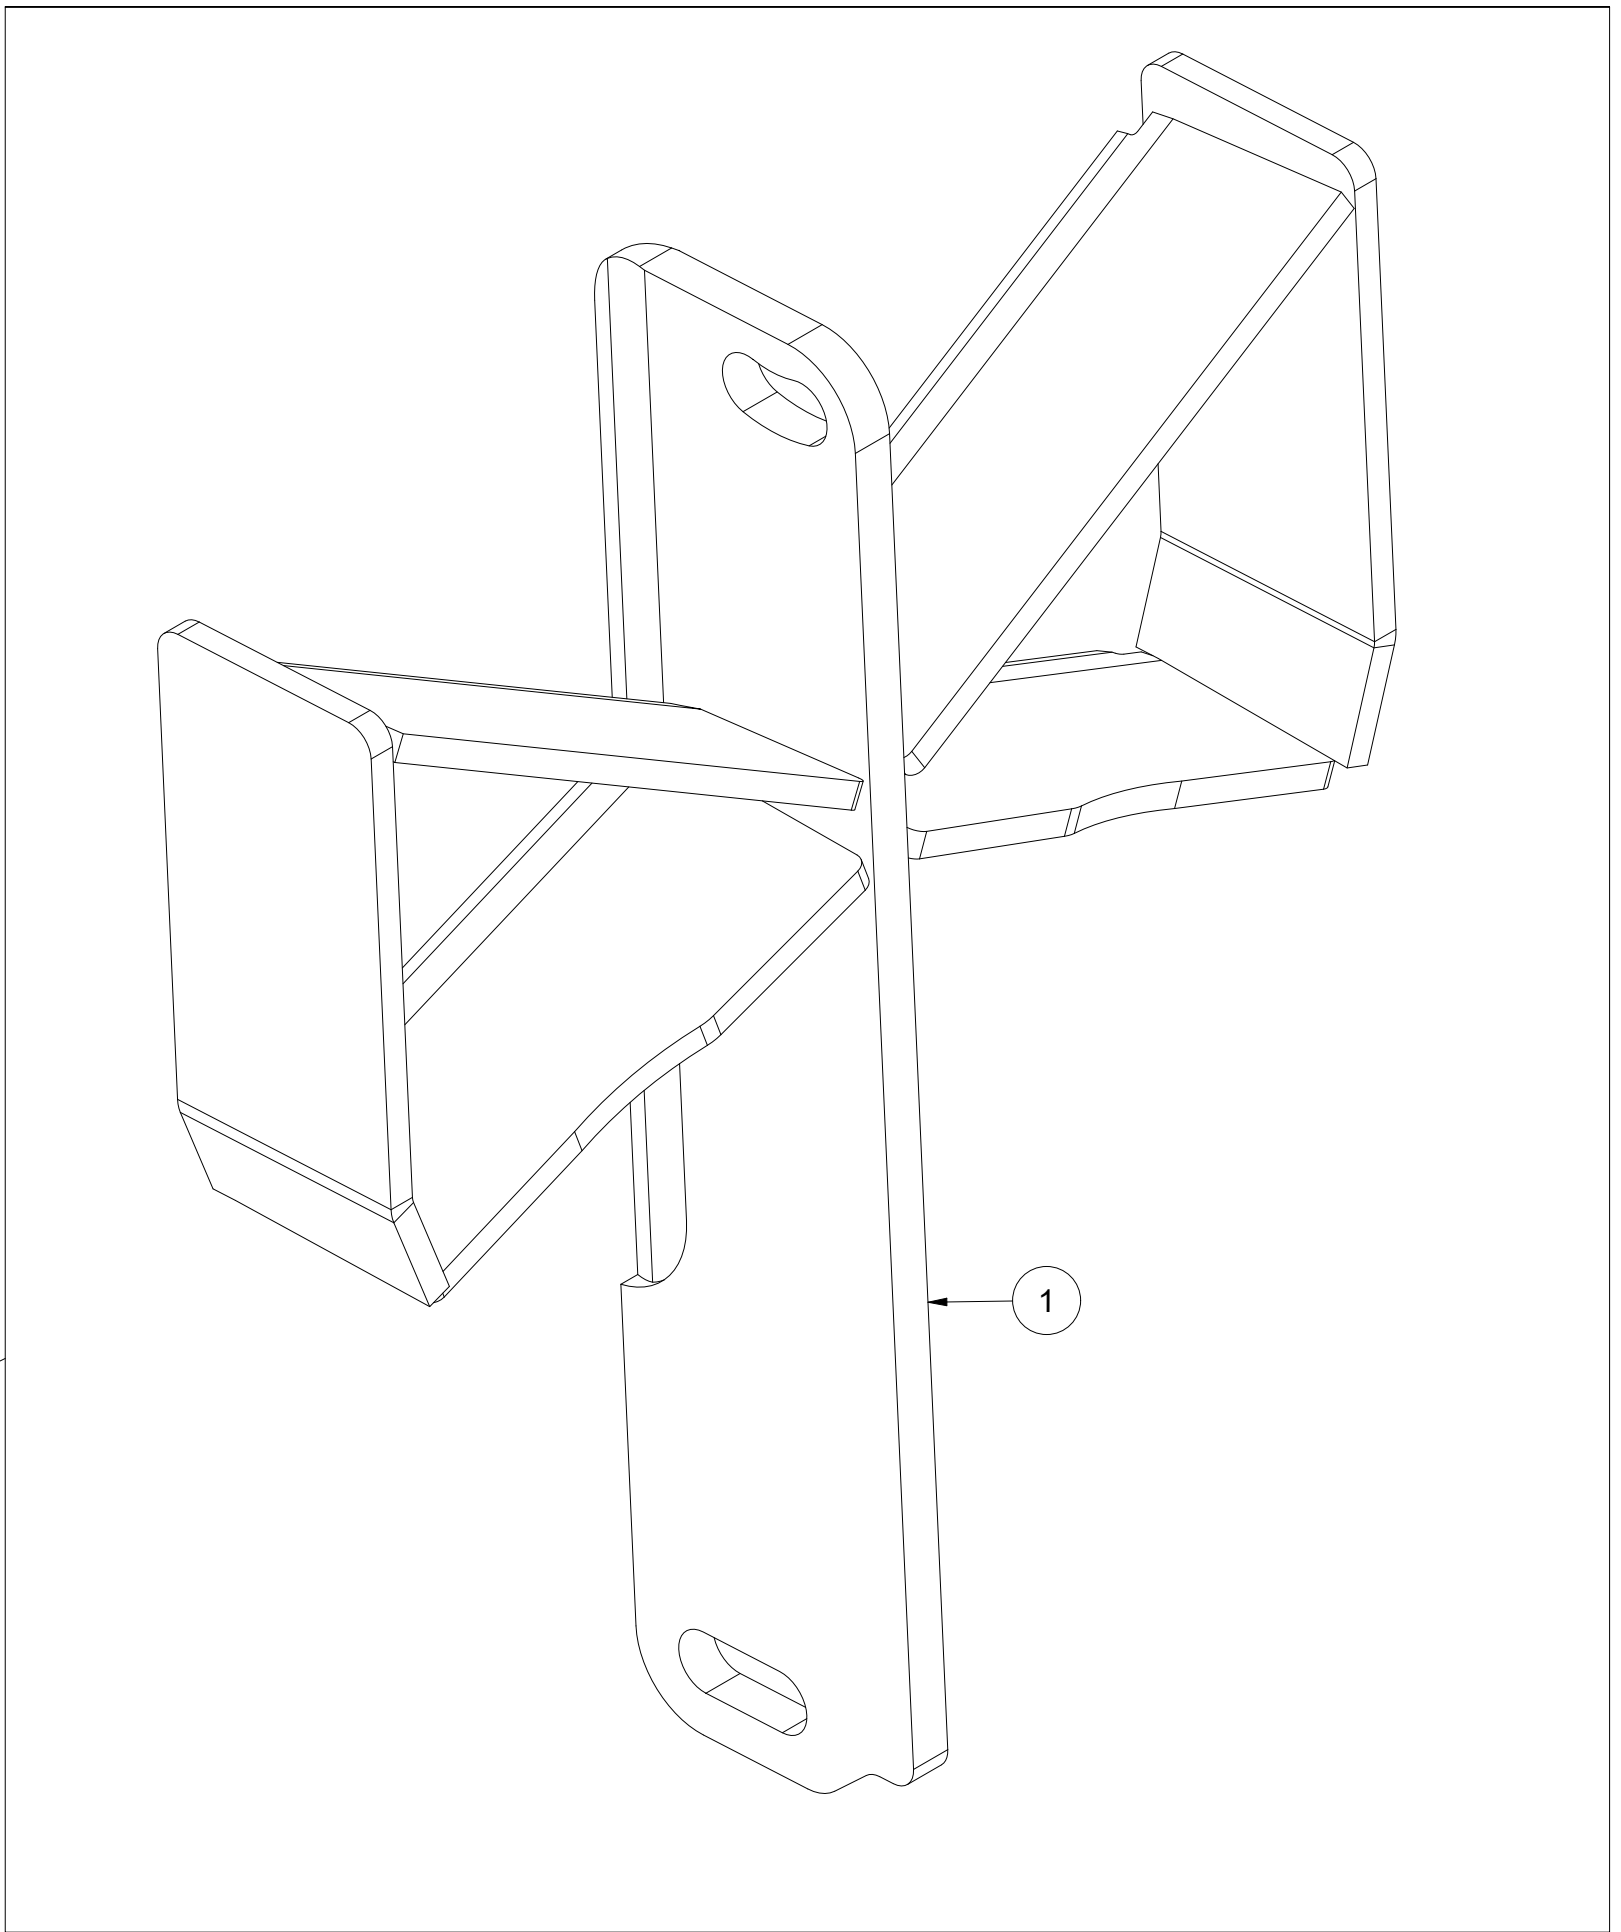

021 6-parts splitting knife VM370