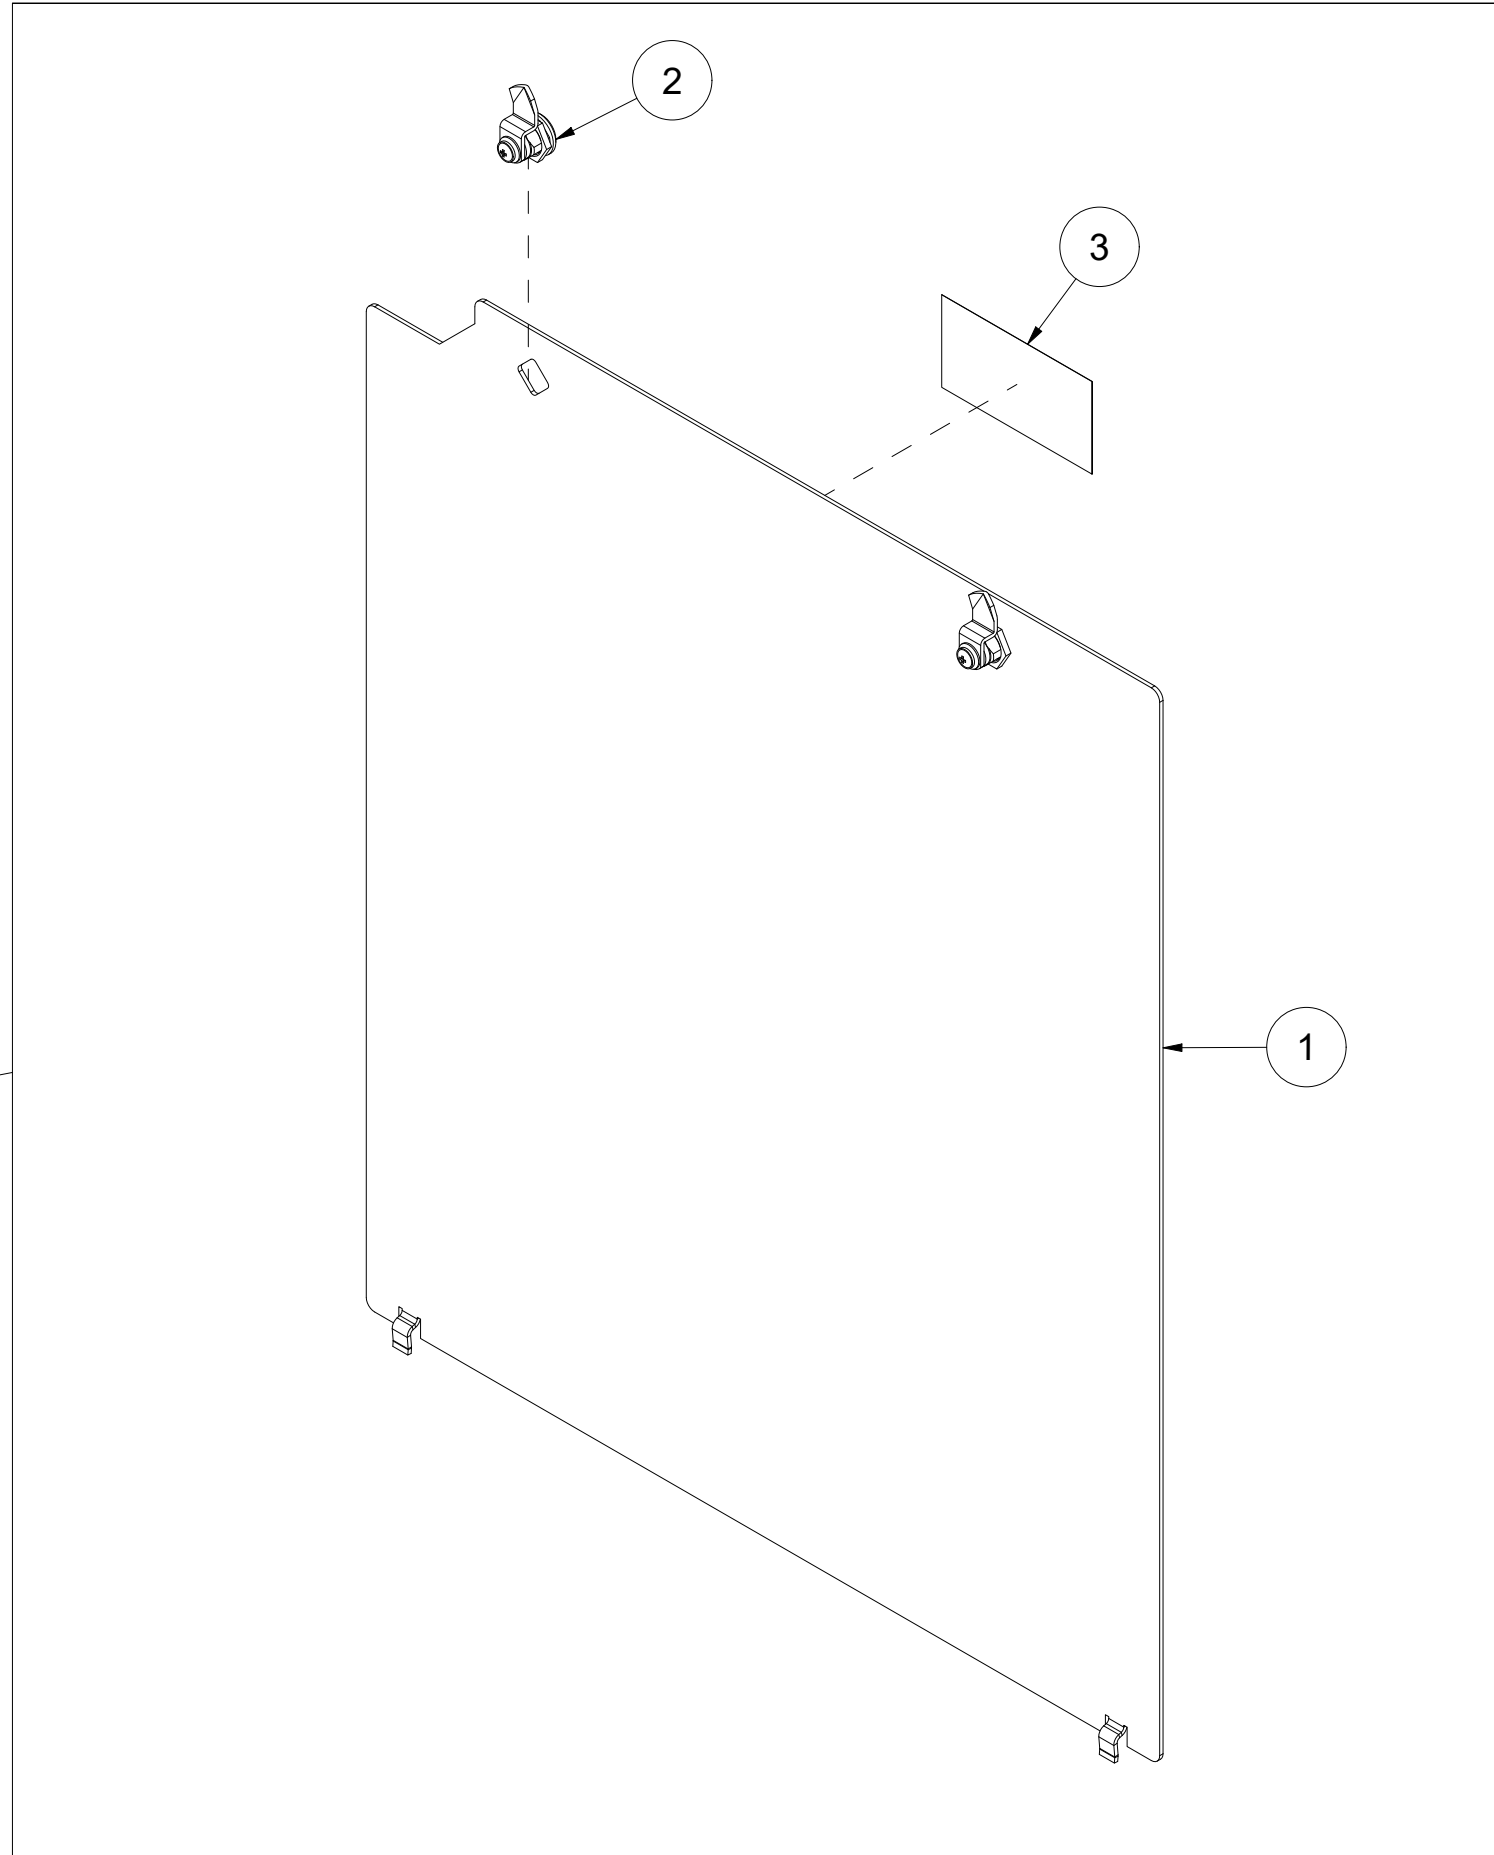

028 Rear cover VM370

Pos	Qty	Article no	Designation
1	1	41311122	Rear cover
2	2	2931024	Euro Lock cross-track lock
3	1	2935088	Adhesive label 90x48 Hand pinching hazard