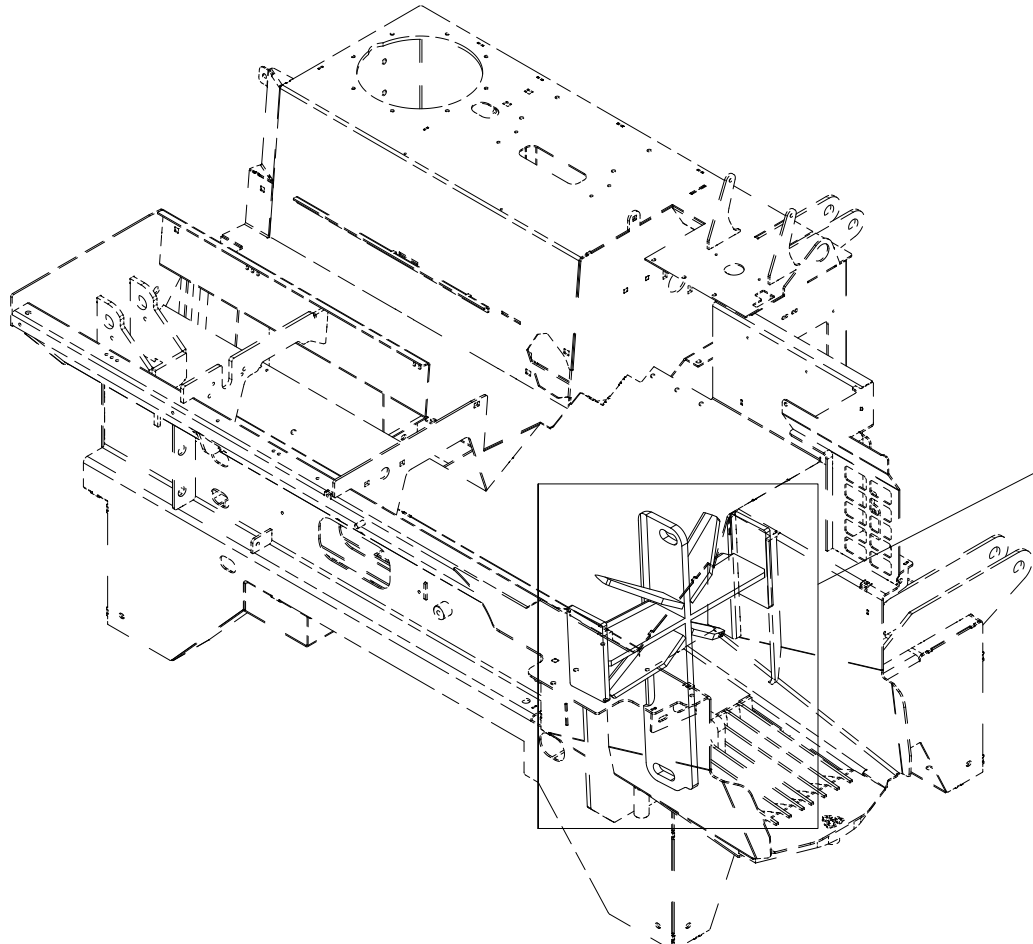

Pos	Qty	Article no	Designation
1	1	41311122	Rear cover
2	2	2931024	Euro Lock cross-track lock
3	1	2935088	Adhesive label 90x48 Hand pinching hazard

029 8-parts splitting knife VM370