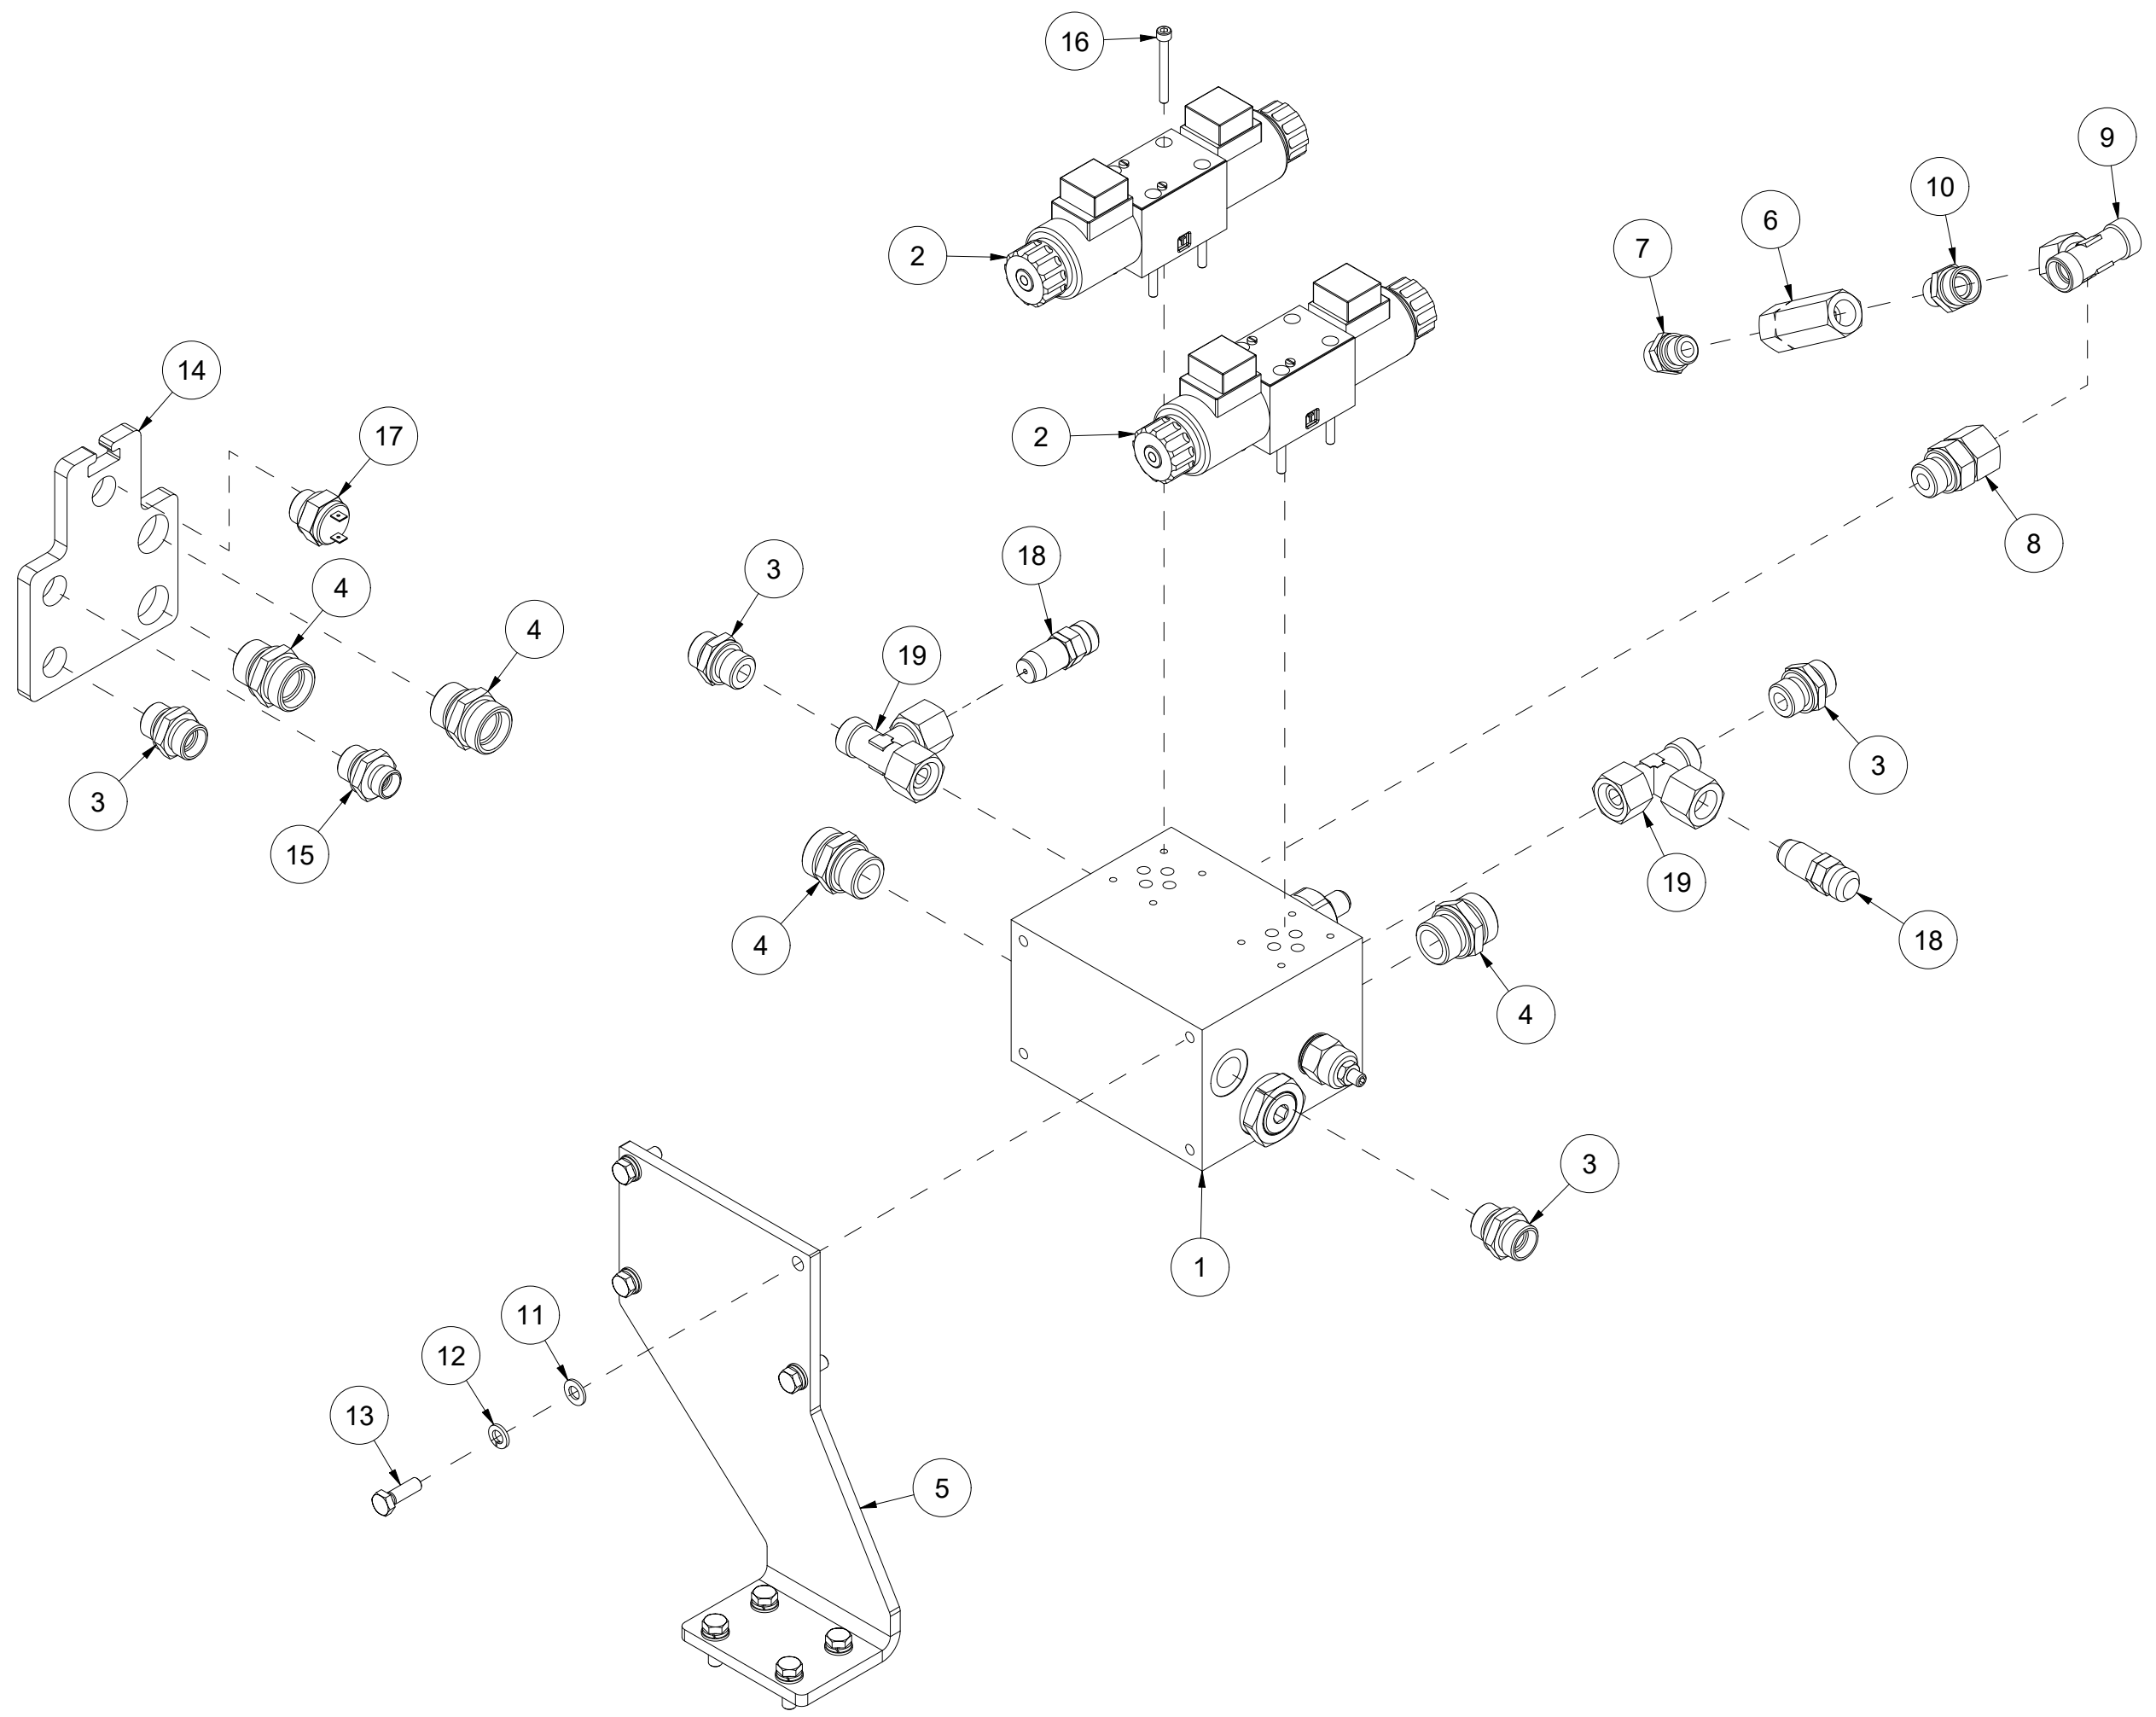

016 Hydraulic block 3 pumps VM370

Pos	Qty	Article no	Designation
1	1	2955419	Regenerative Block Duun VM370
2	2	2955251	Valve DHI-0-714/8-X12
3	4	2957768	Hexagon nipple GEK BSP 1/2" L15 ED
4	4	2957773	Hexagon nipple GEK BSP 3/4" L22 ED
5	1	41311095	Bracket hydraulic block
6	1	2955331	Non-return valve 3/8" 0,5Bar
7	1	2957749	Hexagon nipple GEK BSP 3/8" L12 ED
8	1	2957747	Swivel nipple EVGE 15L BSP 1/2" ED
9	1	2957775	T-Hexagon nipple EVTK 15L
10	1	2957750	Hexagon nipple GEK BSP 3/8" L15 ED
11	8	2531047	Washer M8 EIZn DIN 125
12	8	2534047	Spring washer M8 EIZn DIN 127
13	8	2422246	Hexagon screw M8x25 EIZn 8.8 DIN 933
14	1	41311164	Plate
15	1	2957766	Hexagon nipple GEK BSP 1/2" L12 ED
16	8	2477179	Unbrako cylinder screw M5x45 EIZn DIN 912
17	1	4233010	Thermostat 80 degrees
18	2	2957956	Minimess DKO 15L
19	2	2957776	T-Hexagon nipple EVLK 15L