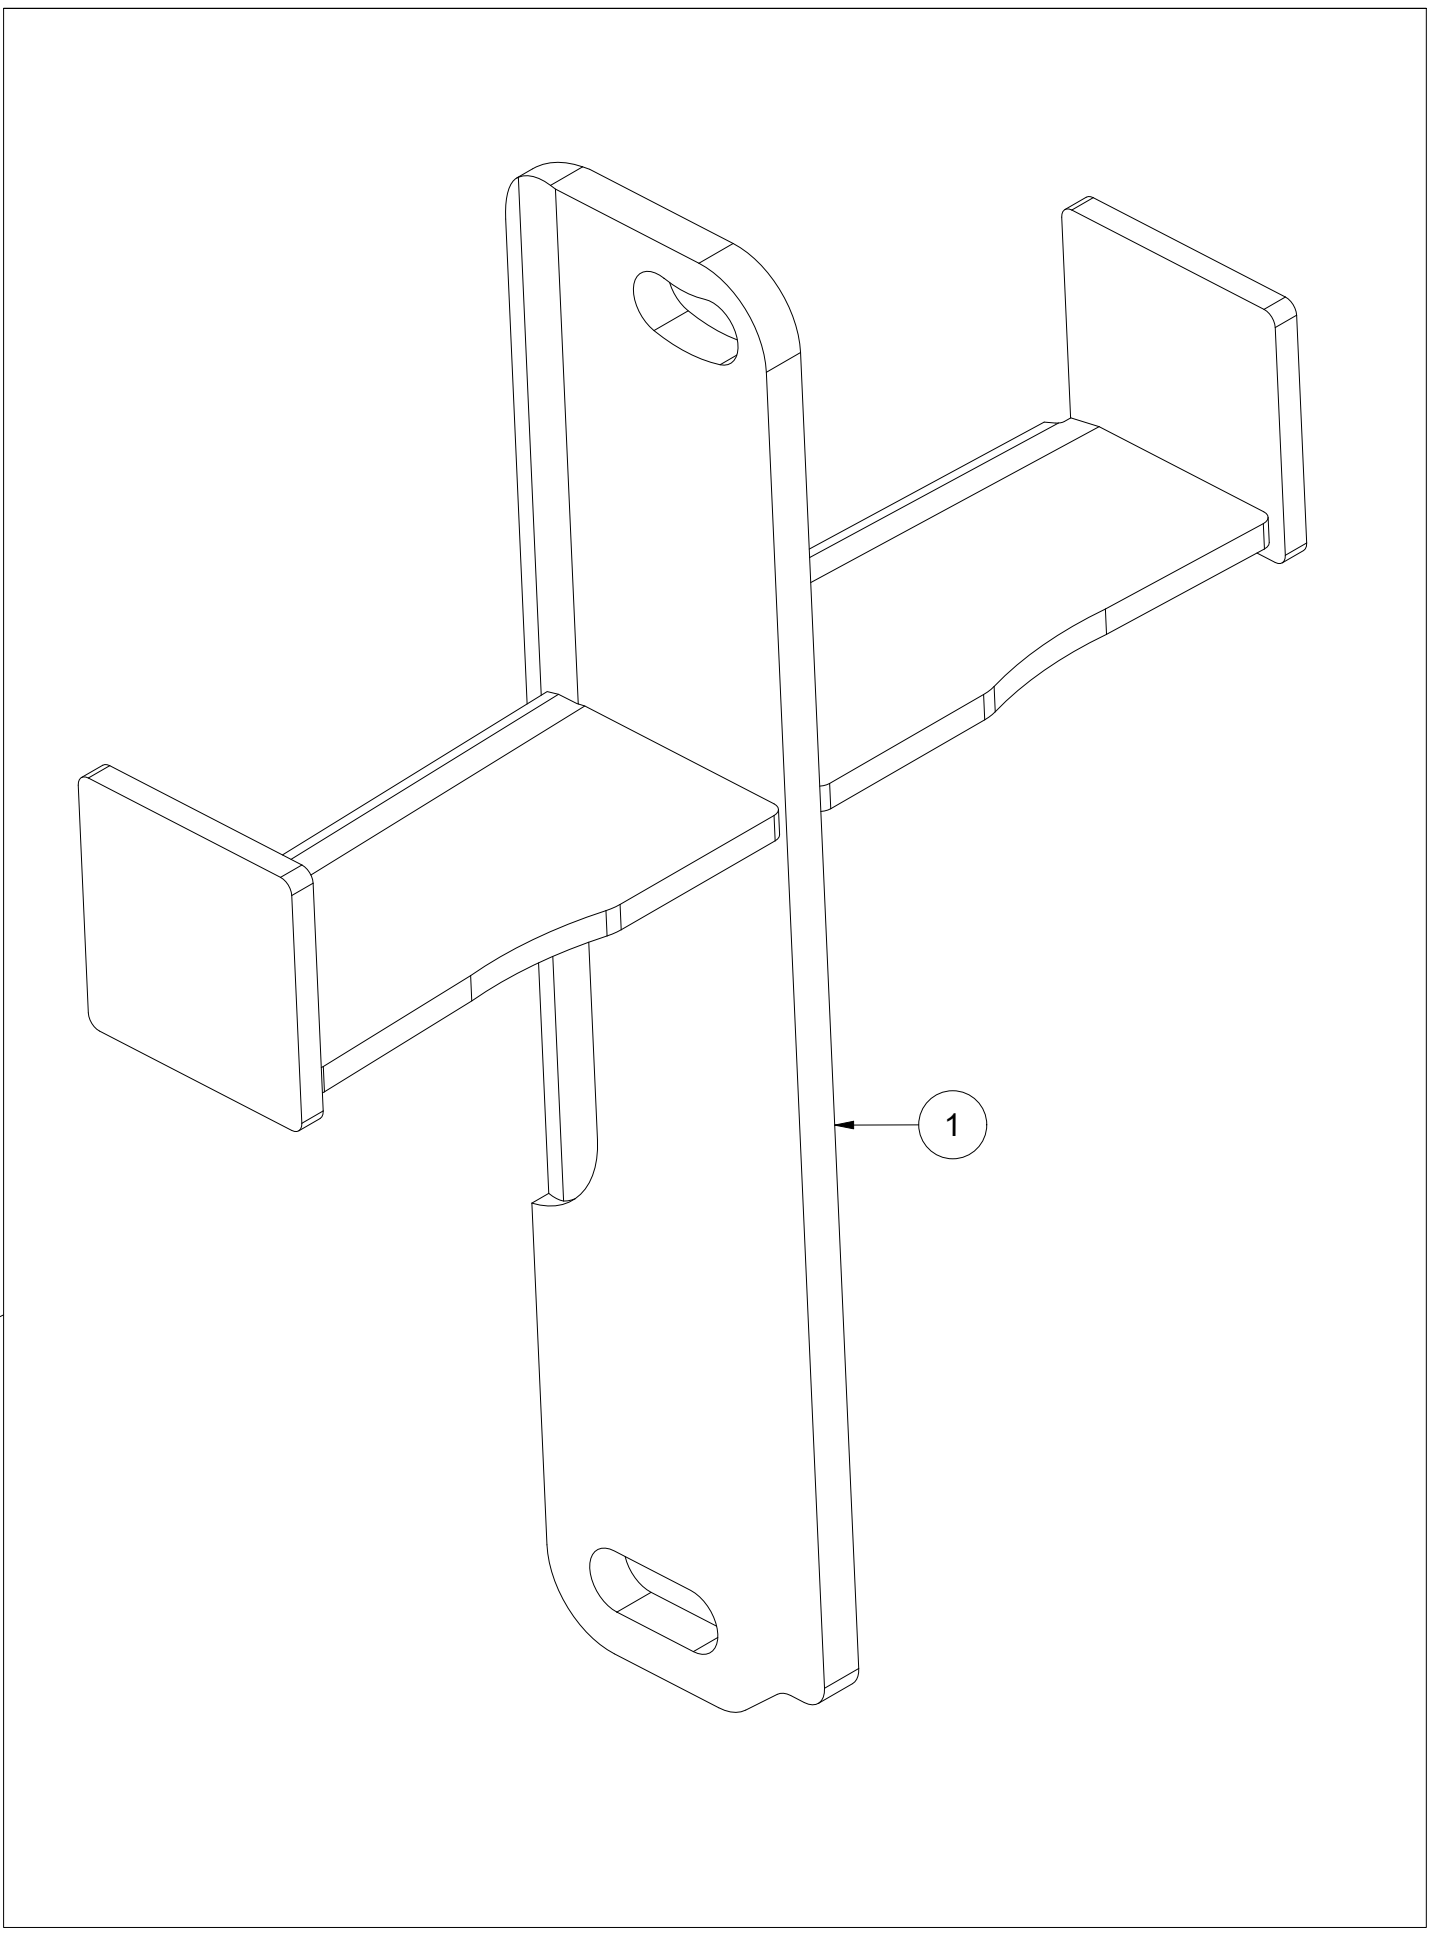

Pos	Qty	Article no	Designation	Pos	Qty	Article no	Designation
1	1	41201006	Conveyor belt, upper	57	2	2957745	Swivel nipple 90` EVWK 12L
2	1	41201027	Chain tensioner	58	2	2957766	Hexagon nipple GEK BSP 1/2" L12 ED
3	3	2481611	Hexagon nut M12 EIZn DIN 934	59	1	41201263	Protective plate
4	2	2912085	Pressure spring Dt5,5 Di29 L200 St	60	2	2422236	Hexagon screw M8x12 EIZn 8.8 DIN 933
5	1	41121079	Chain wheel 5/8" Z17 Ø47,0	61	2	2534047	Spring washer M8 EIZn DIN 127
6	1	2553247	Seeger ring I 47x2,0 DIN 472				
7	1	2422370	Hexagon screw M12x150 EIZn 8.8 DIN931				
8	1	41201082	Shaft				
9	12	2483610	Locking nut M10 EIZn DIN 985				
10	19	2531060	Washer M10 EIZn DIN 125				
11	1	2422315	Hexagon screw M10x90 EIZn 8.8 DIN 931				
12	5	2344330	Locking screw M10x25 EIZn 8.8 DIN 603				
13	1	41201033	Pipe				
14	2	41201019	Pulley holde				
15	2	23311032	Plastic bearing Ø39/48x15				
16	10	2531047	Washer M8 EIZn DIN 125				
17	2	2245011	Pulley, plastic				
18	2	2422303	Hexagon screw M10x40 EIZn 8.8 DIN 931				
19	3	2533060	Body washer M10 EIZn DIN 9021				
20	2	2422362	Hexagon screw M12x75 EIZn 8.8 DIN 931				
21	4	41121084	Inlay in pulley				
22	2	41151031	Bearing washer				
23	1	2553125	Seeger ring A 25x1,2 DIN 471				
24	1	41301042	Rotating plate				
25	1	25131040	Washer Ø16/66x6				
26	1	2534078	Spring washer M16 EIZn DIN 127				
27	1	2422485	Hexagon screw M16x30 EIZn 8.8 DIN 933				
28	9	2531069	Washer M12 EIZn DIN 125				
29	1	41201238	Locking plate				
30	1	41201239	Carrier trapdoor				
31	1	41201264	Protective plate				
32	2	2534039	Spring washer M6 EIZn DIN 127				
33	2	2531039	Washer M6 EIZn DIN 125				
34	2	2422196	Hexagon screw M6x10 EIZn 8.8 DIN 933				
35	7	2422297	Hexagon screw M10x25 EIZn 8.8 DIN 933				
36	1	2473236	Threaded pin M8x12 St DIN 914				
37	2	2951124	Ball bearing 6005 2RS 25x47x12 DIN 625				
38	4	2422259	Hexagon screw M8x60 EIZn 8.8 DIN 931				
39	4	2483609	Locking nut M8 EIZn DIN 985				
40	1	2935071	Adhesive label Duun H60				
41	2	2935034	Adhesive label 90x48 Hanging ribbon				
42	2	2935088	Adhesive label 90x48 Hand pinching hazard				
43	1	2422301	Hexagon screw M10x35 EIZn 8.8 DIN 933				
44	2	41201187	Washer				
45	1	2966105	Winch 500 kg with brake and wire				
46	1	41201308	Cover plate				
47	1	2483611	Locking nut M12 EIZn DIN 985				
48	1	2963105	Roller chain 5/8" Sim 504 link elf				
49	9	41121078	Carrier				
50	9	41131090	Carrier plate				
51	9	41131091	Nut plate				
52	18	2471177	Unbrako cylinder screw M5x40 St 12.9 DIN 912				
53	18	2483607	Locking nut M5 EIZn DIN 985				
54	1	41201143	Chain wheel 5/8" Z19 Ø25,0				
55	1	41201005	Conveyor belt, lower				
56	1	2955518	Hydraulic motor 50 ccm				

020 4-parts splitting knife VM370