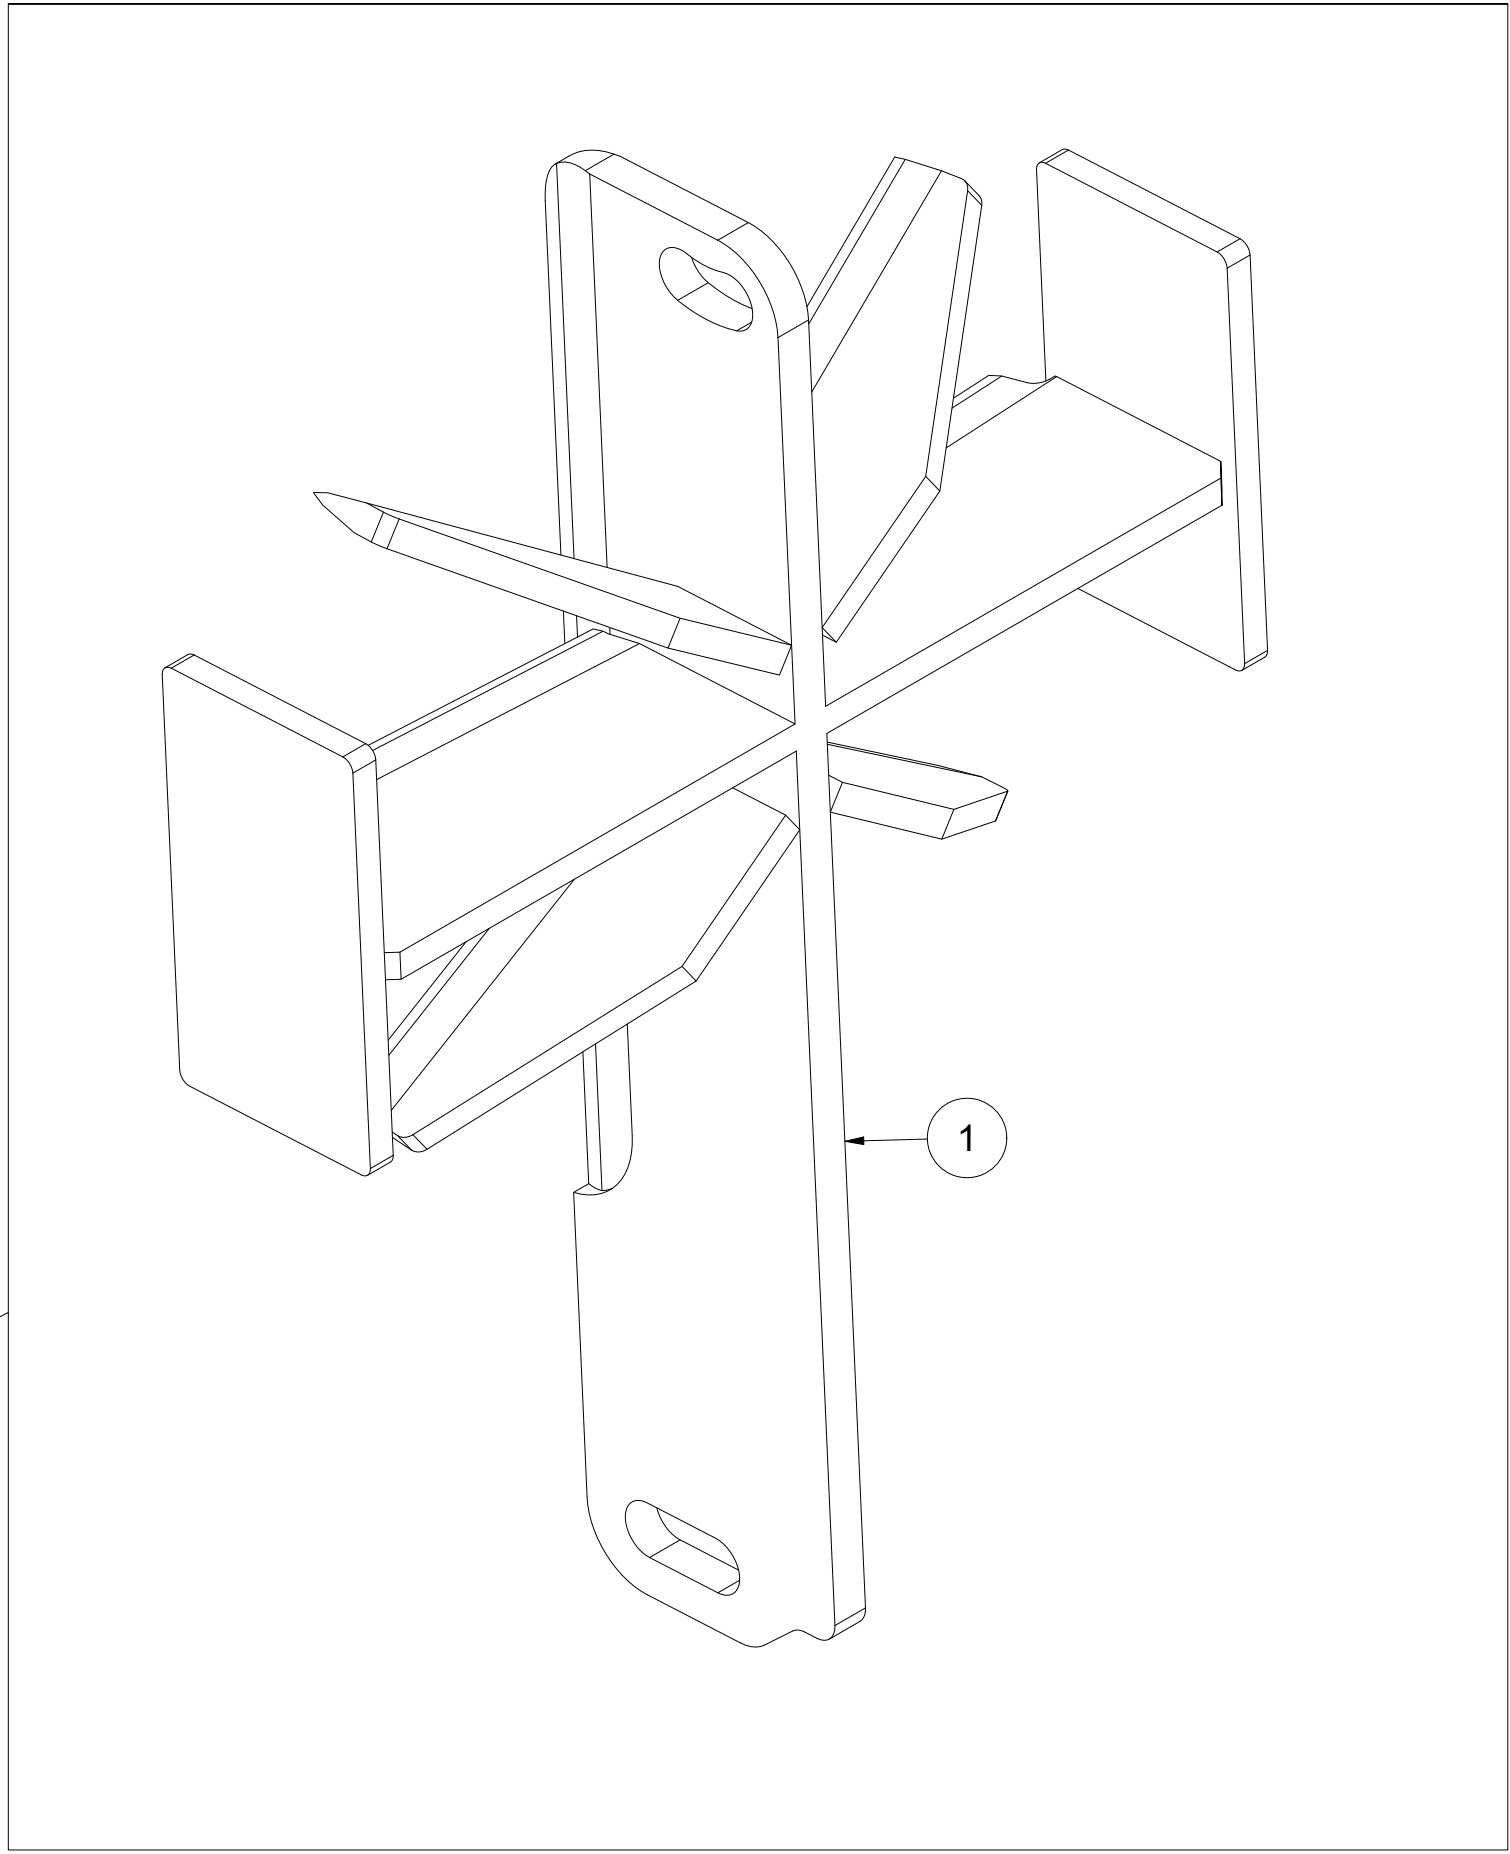

Pos	Qty	Article no	Designation
1	1	41311122	Rear cover
2	2	2931024	Euro Lock cross-track lock
3	1	2935088	Adhesive label 90x48 Hand pinching hazard

029 8-parts splitting knife VM370