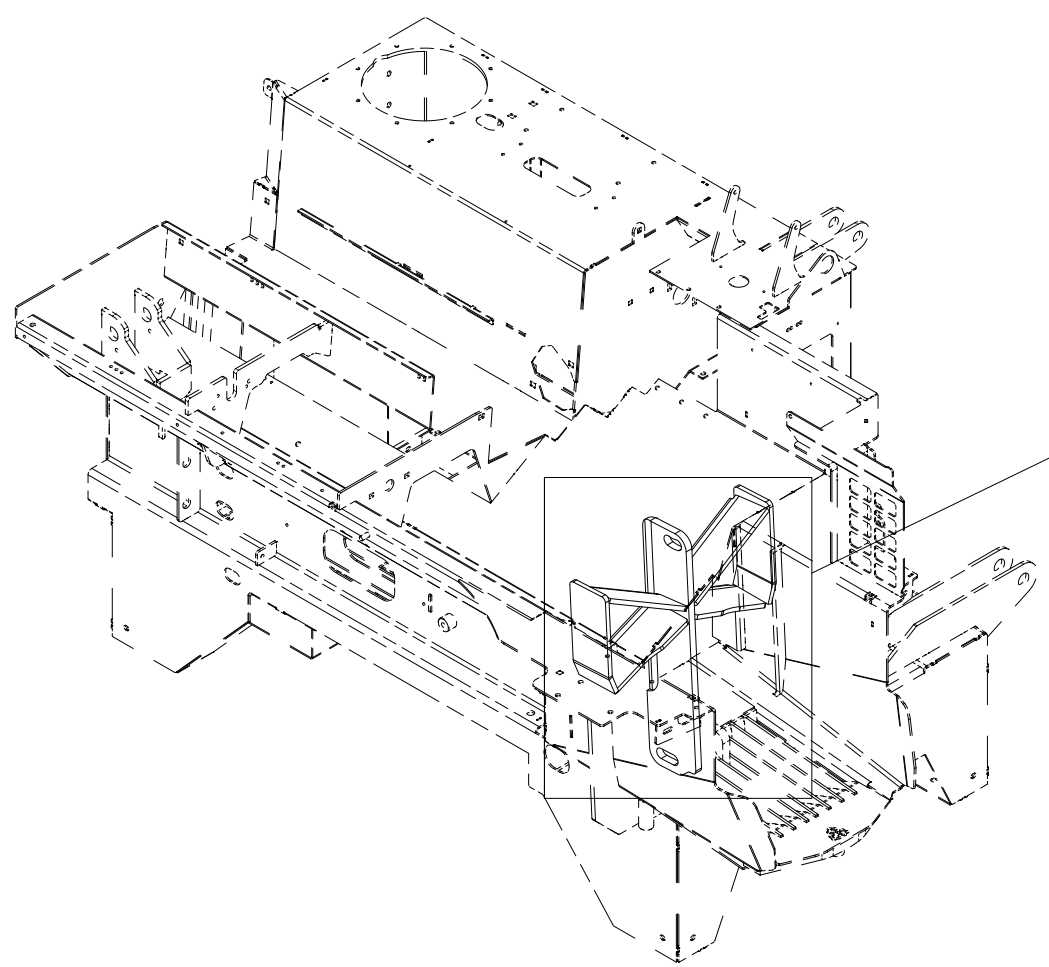

021 6-parts splitting knife VM370