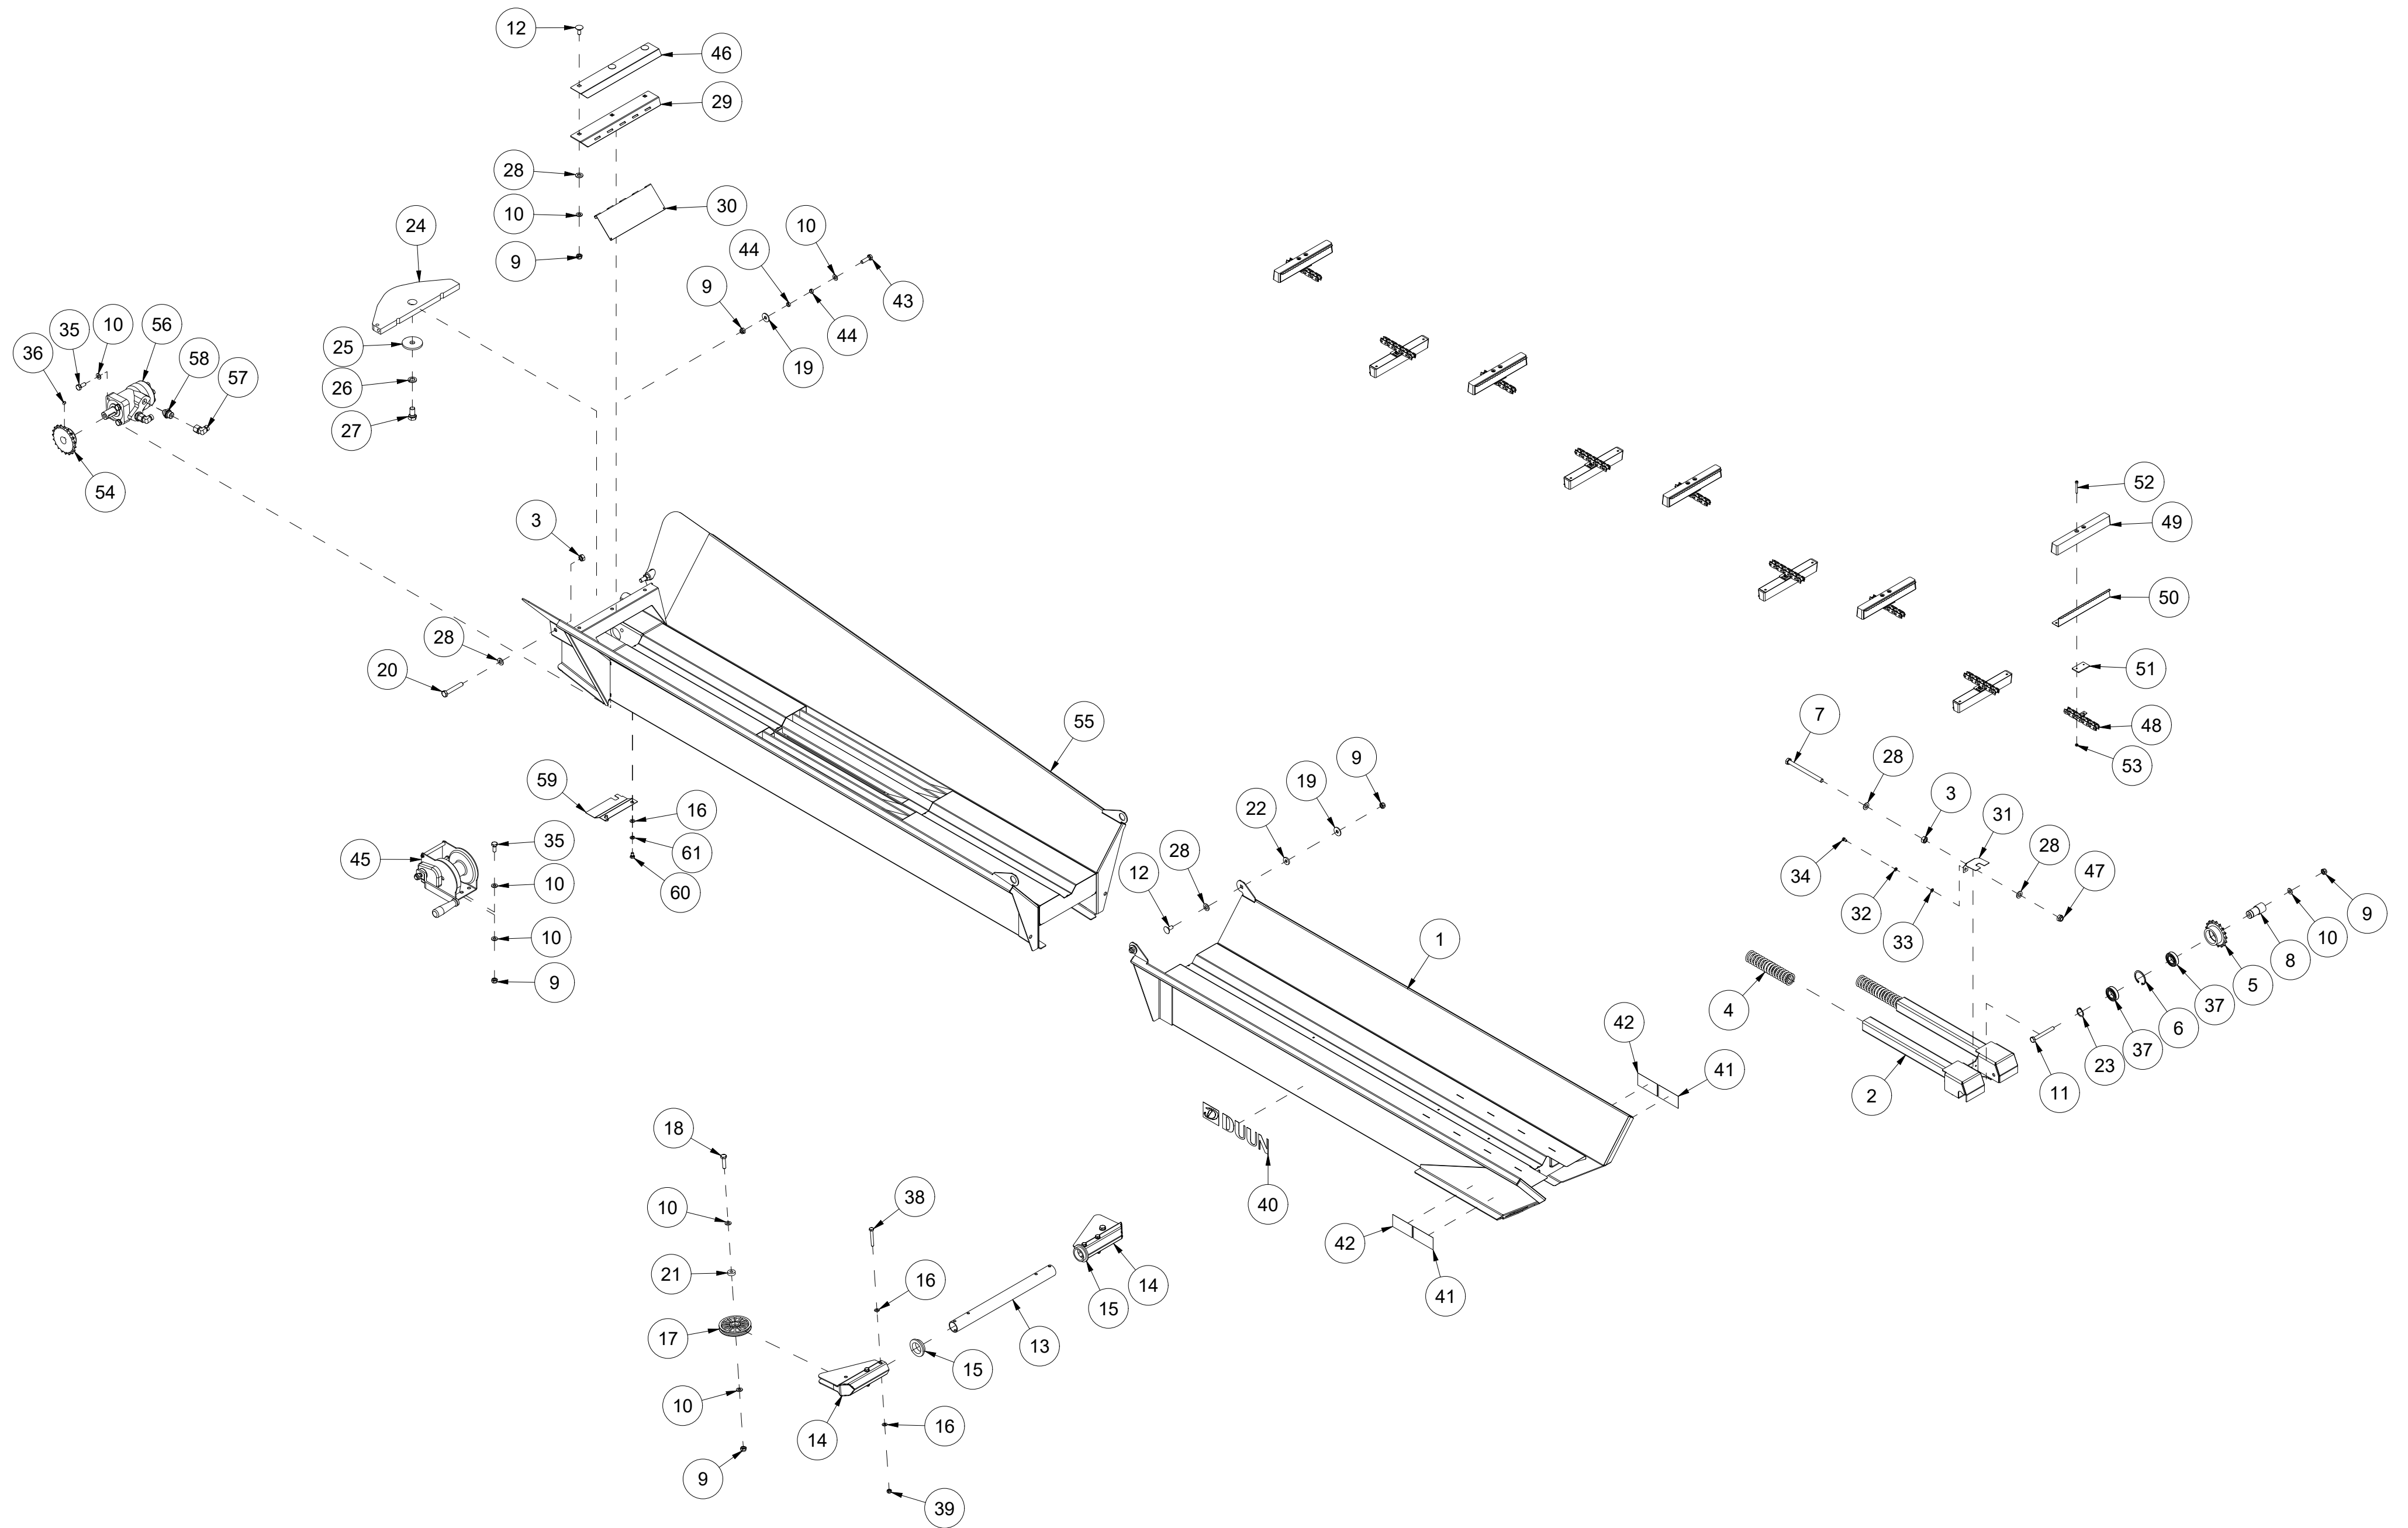

019 Conveyor VM370

Pos	Qty	Article no	Designation	Pos	Qty	Article no	Designation
1	1	41201006	Conveyor belt, upper	57	2	2957745	Swivel nipple 90` EVWK 12L
2	1	41201027	Chain tensioner	58	2	2957766	Hexagon nipple GEK BSP 1/2" L12 ED
3	3	2481611	Hexagon nut M12 EIZn DIN 934	59	1	41201263	Protective plate
4	2	2912085	Pressure spring Dt5,5 Di29 L200 St	60	2	2422236	Hexagon screw M8x12 EIZn 8.8 DIN 933
5	1	41121079	Chain wheel 5/8" Z17 Ø47,0	61	2	2534047	Spring washer M8 EIZn DIN 127
6	1	2553247	Seeger ring I 47x2,0 DIN 472				
7	1	2422370	Hexagon screw M12x150 EIZn 8.8 DIN931				
8	1	41201082	Shaft				
9	12	2483610	Locking nut M10 EIZn DIN 985				
10	19	2531060	Washer M10 EIZn DIN 125				
11	1	2422315	Hexagon screw M10x90 EIZn 8.8 DIN 931				
12	5	2344330	Locking screw M10x25 EIZn 8.8 DIN 603				
13	1	41201033	Pipe				
14	2	41201019	Pulley holde				
15	2	23311032	Plastic bearing Ø39/48x15				
16	10	2531047	Washer M8 EIZn DIN 125				
17	2	2245011	Pulley, plastic				
18	2	2422303	Hexagon screw M10x40 EIZn 8.8 DIN 931				
19	3	2533060	Body washer M10 EIZn DIN 9021				
20	2	2422362	Hexagon screw M12x75 EIZn 8.8 DIN 931				
21	4	41121084	Inlay in pulley				
22	2	41151031	Bearing washer				
23	1	2553125	Seeger ring A 25x1,2 DIN 471				
24	1	41301042	Rotating plate				
25	1	25131040	Washer Ø16/66x6				
26	1	2534078	Spring washer M16 EIZn DIN 127				
27	1	2422485	Hexagon screw M16x30 EIZn 8.8 DIN 933				
28	9	2531069	Washer M12 EIZn DIN 125				
29	1	41201238	Locking plate				
30	1	41201239	Carrier trapdoor				
31	1	41201264	Protective plate				
32	2	2534039	Spring washer M6 EIZn DIN 127				
33	2	2531039	Washer M6 EIZn DIN 125				
34	2	2422196	Hexagon screw M6x10 EIZn 8.8 DIN 933				
35	7	2422297	Hexagon screw M10x25 EIZn 8.8 DIN 933				
36	1	2473236	Threaded pin M8x12 St DIN 914				
37	2	2951124	Ball bearing 6005 2RS 25x47x12 DIN 625				
38	4	2422259	Hexagon screw M8x60 EIZn 8.8 DIN 931				
39	4	2483609	Locking nut M8 EIZn DIN 985				
40	1	2935071	Adhesive label Duun H60				
41	2	2935034	Adhesive label 90x48 Hanging ribbon				
42	2	2935088	Adhesive label 90x48 Hand pinching hazard				
43	1	2422301	Hexagon screw M10x35 EIZn 8.8 DIN 933				
44	2	41201187	Washer				
45	1	2966105	Winch 500 kg with brake and wire				
46	1	41201308	Cover plate				
47	1	2483611	Locking nut M12 EIZn DIN 985				
48	1	2963105	Roller chain 5/8" Sim 504 link elf				
49	9	41121078	Carrier				
50	9	41131090	Carrier plate				
51	9	41131091	Nut plate				
52	18	2471177	Unbrako cylinder screw M5x40 St 12.9 DIN 912				
53	18	2483607	Locking nut M5 EIZn DIN 985				
54	1	41201143	Chain wheel 5/8" Z19 Ø25,0				
55	1	41201005	Conveyor belt, lower				
56	1	2955518	Hydraulic motor 50 ccm