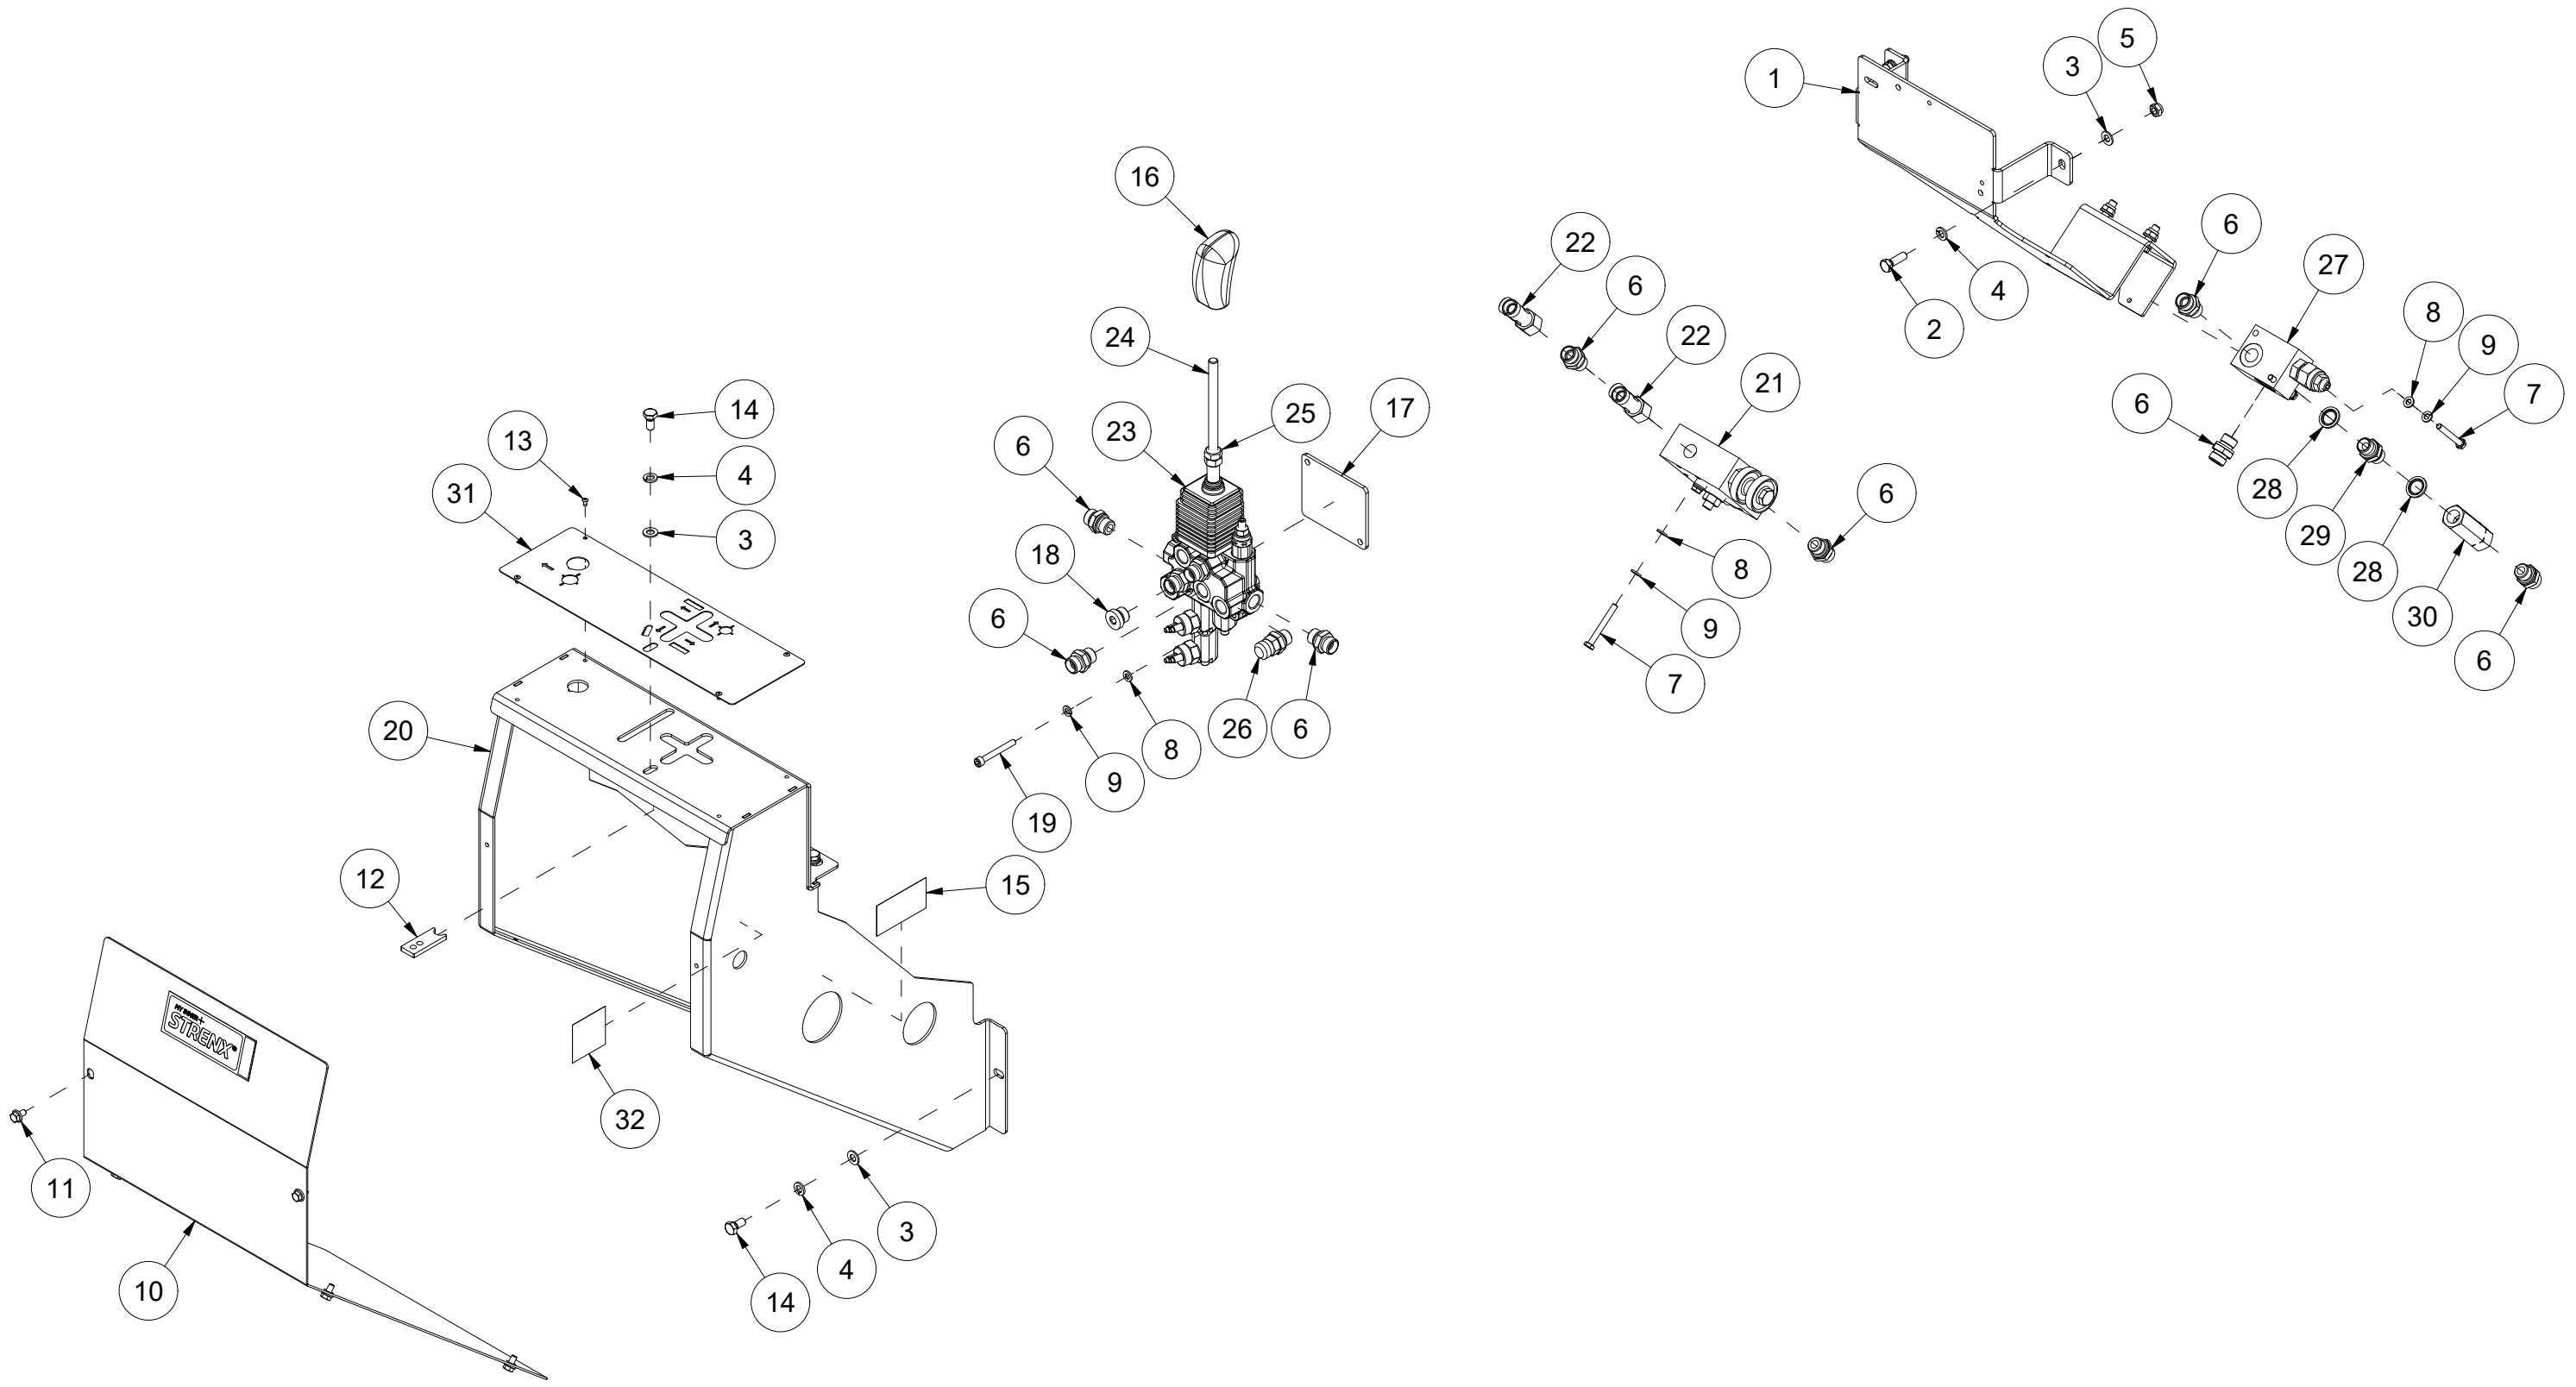

015 Operation console 2 pumps VM370

Pos	Qty	Article no	Designation
1	1	41311146	Bracket
2	4	2422246	Hexagon screw M8x25 EIZn 8.8 DIN 933
3	12	2531047	Washer M8 EIZn DIN 125
4	7	2534047	Spring washer M8 EIZn DIN 127
5	4	2483609	Locking nut M8 EIZn DIN 985
6	11	2957749	Hexagon nipple GEK BSP 3/8" L12 ED
7	4	2422217	Hexagon screw M6x50 EIZn 8.8 DIN 931
8	6	2531039	Washer M6 EIZn DIN 125
9	6	2534039	Spring washer M6 EIZn DIN 127
10	1	41311091	Front cover
11	6	2451196	Hexagon screw with flange M6x10 EIZn 8.8 DIN 6921
12	1	41311151	Stop plate
13	4	2511372	Pop rivet
14	5	2422240	Hexagon screw M8x16 EIZn 8.8 DIN 933
15	1	2935036	Adhesive label 75x40 Speed conveyor belt
16	1	2245046	Handle 1066S D10
17	1	41311147	Plate
18	1	2957410	Plug 3/8 w/Gasket
19	2	2477217	Unbrako cylinder screw M6x50 EIZn DIN 912
20	1	41311177	Operation panel
21	1	2955271	Valve priority setting FPRF 3/8 G
22	2	2957723	T-Hexagon nipple EVLK 12L
23	1	2955231	Valve BM35/2 GU/JSE DZ1JSE D
24	1	41311006	Valve rod
25	1	2481610	Hexagon nut M10 EIZn DIN 934
26	1	2957953	Minimess 3/8 BSP
27	1	2955323	Safety valve
28	2	2957890	Hydraulic gasket 3/8"
29	1	2957760	Hexagon nipple BSP 3/8" - 3/8"
30	1	2955331	Non-return valve 3/8" 0,5Bar
31	1	41311178	Symbol plate
32	1	2935173	VM370 Sword adjustment "KG"