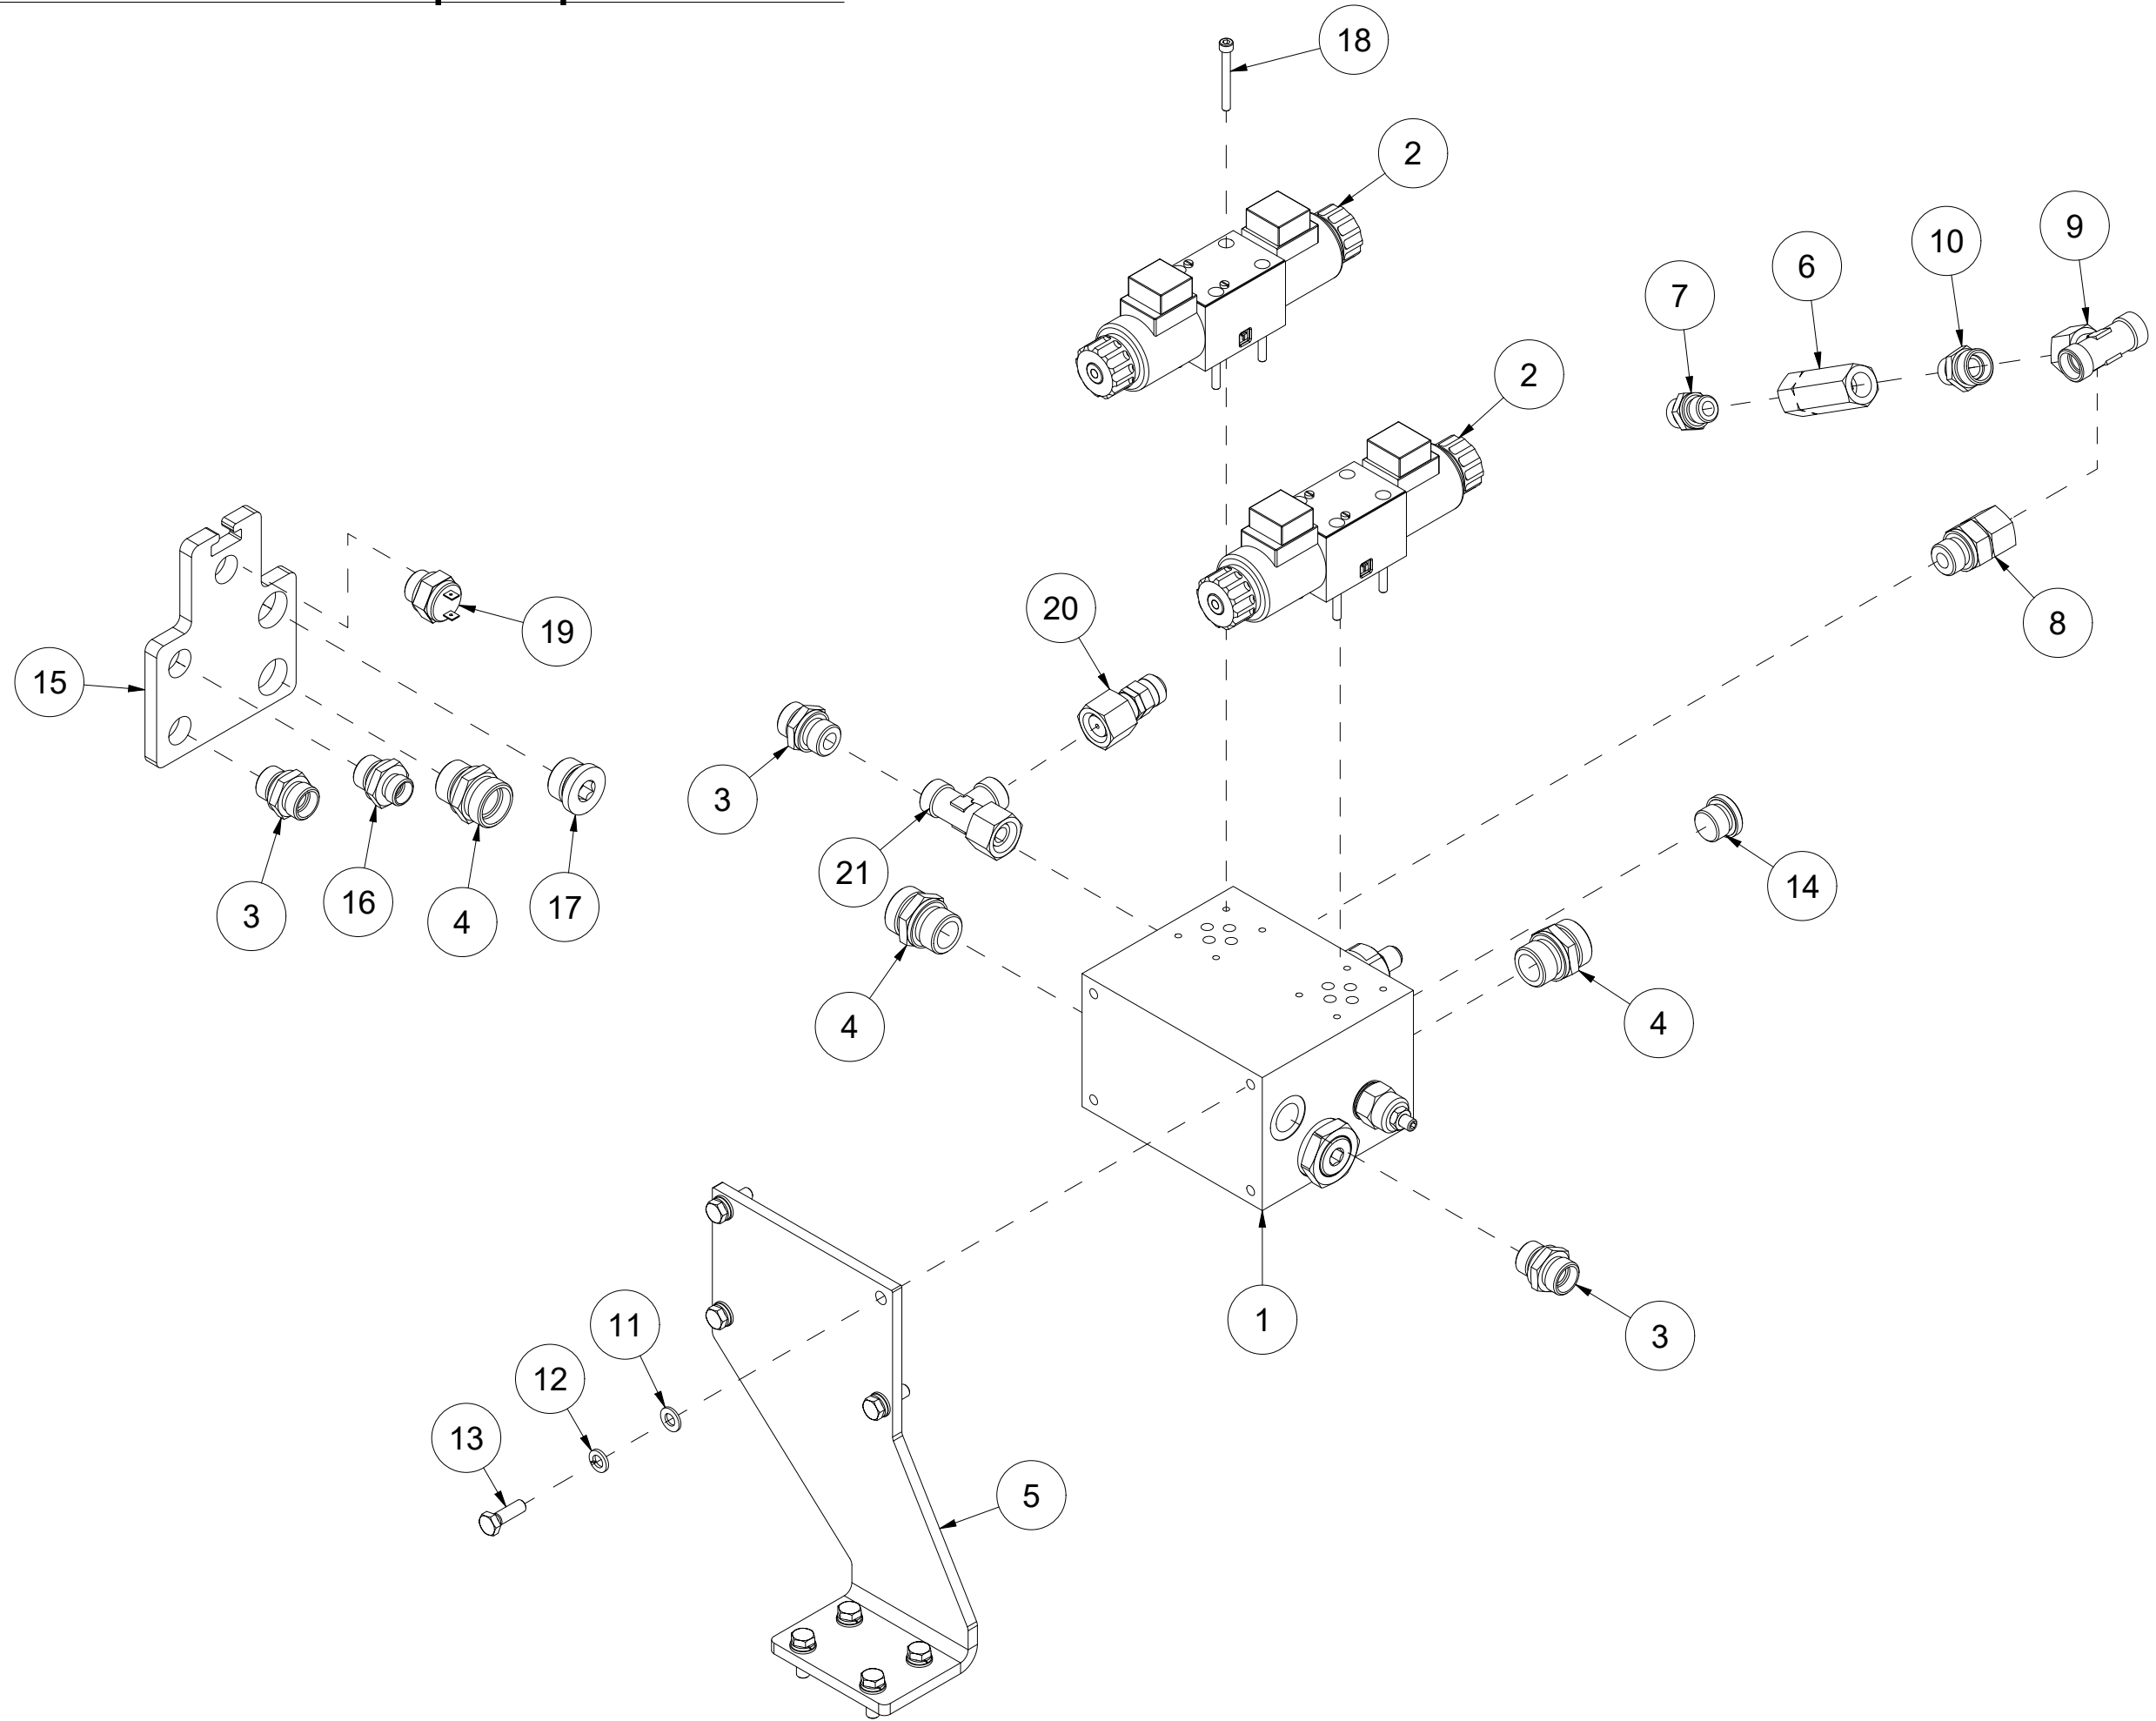

026 Hydraulic block 2 pumps VM370

Pos	Qty	Article no	Designation
1	1	2955419	Regenerative Blokk Duun VM370
2	2	2955251	Valve DHI-0-714/8-X12
3	3	2957768	Hexagon nipple GEK BSP 1/2" L15 ED
4	3	2957773	Hexagon nipple GEK BSP 3/4" L22 ED
5	1	41311095	Bracket hydraulic block
6	1	2955331	Non-return valve 3/8" 0,5Bar
7	1	2957749	Hexagon nipple GEK BSP 3/8" L12 ED
8	1	2957747	Swivel nipple EVGE 15L BSP 1/2" ED
9	1	2957775	T-Hexagon nipple EVTK 15L
10	1	2957750	Hexagon nipple GEK BSP 3/8" L15 ED
11	8	2531047	Washer M8 EIZn DIN 125
12	8	2534047	Spring washer M8 EIZn DIN 127
13	8	2422246	Hexagon screw M8x25 EIZn 8.8 DIN 933
14	1	2957411	Plug 1/2 w/Gasket
15	1	41311164	Plate
16	1	2957766	Hexagon nipple GEK BSP 1/2" L12 ED
17	1	2957420	Plug 3/4 w/Gasket
18	8	2477179	Unbrako cylinder screw M5x45 EIZn DIN 912
19	1	4233010	Thermostat 80 degrees
20	1	2957956	Minimess DKO 15L
21	1	2957776	T-Hexagon nipple EVLK 15L