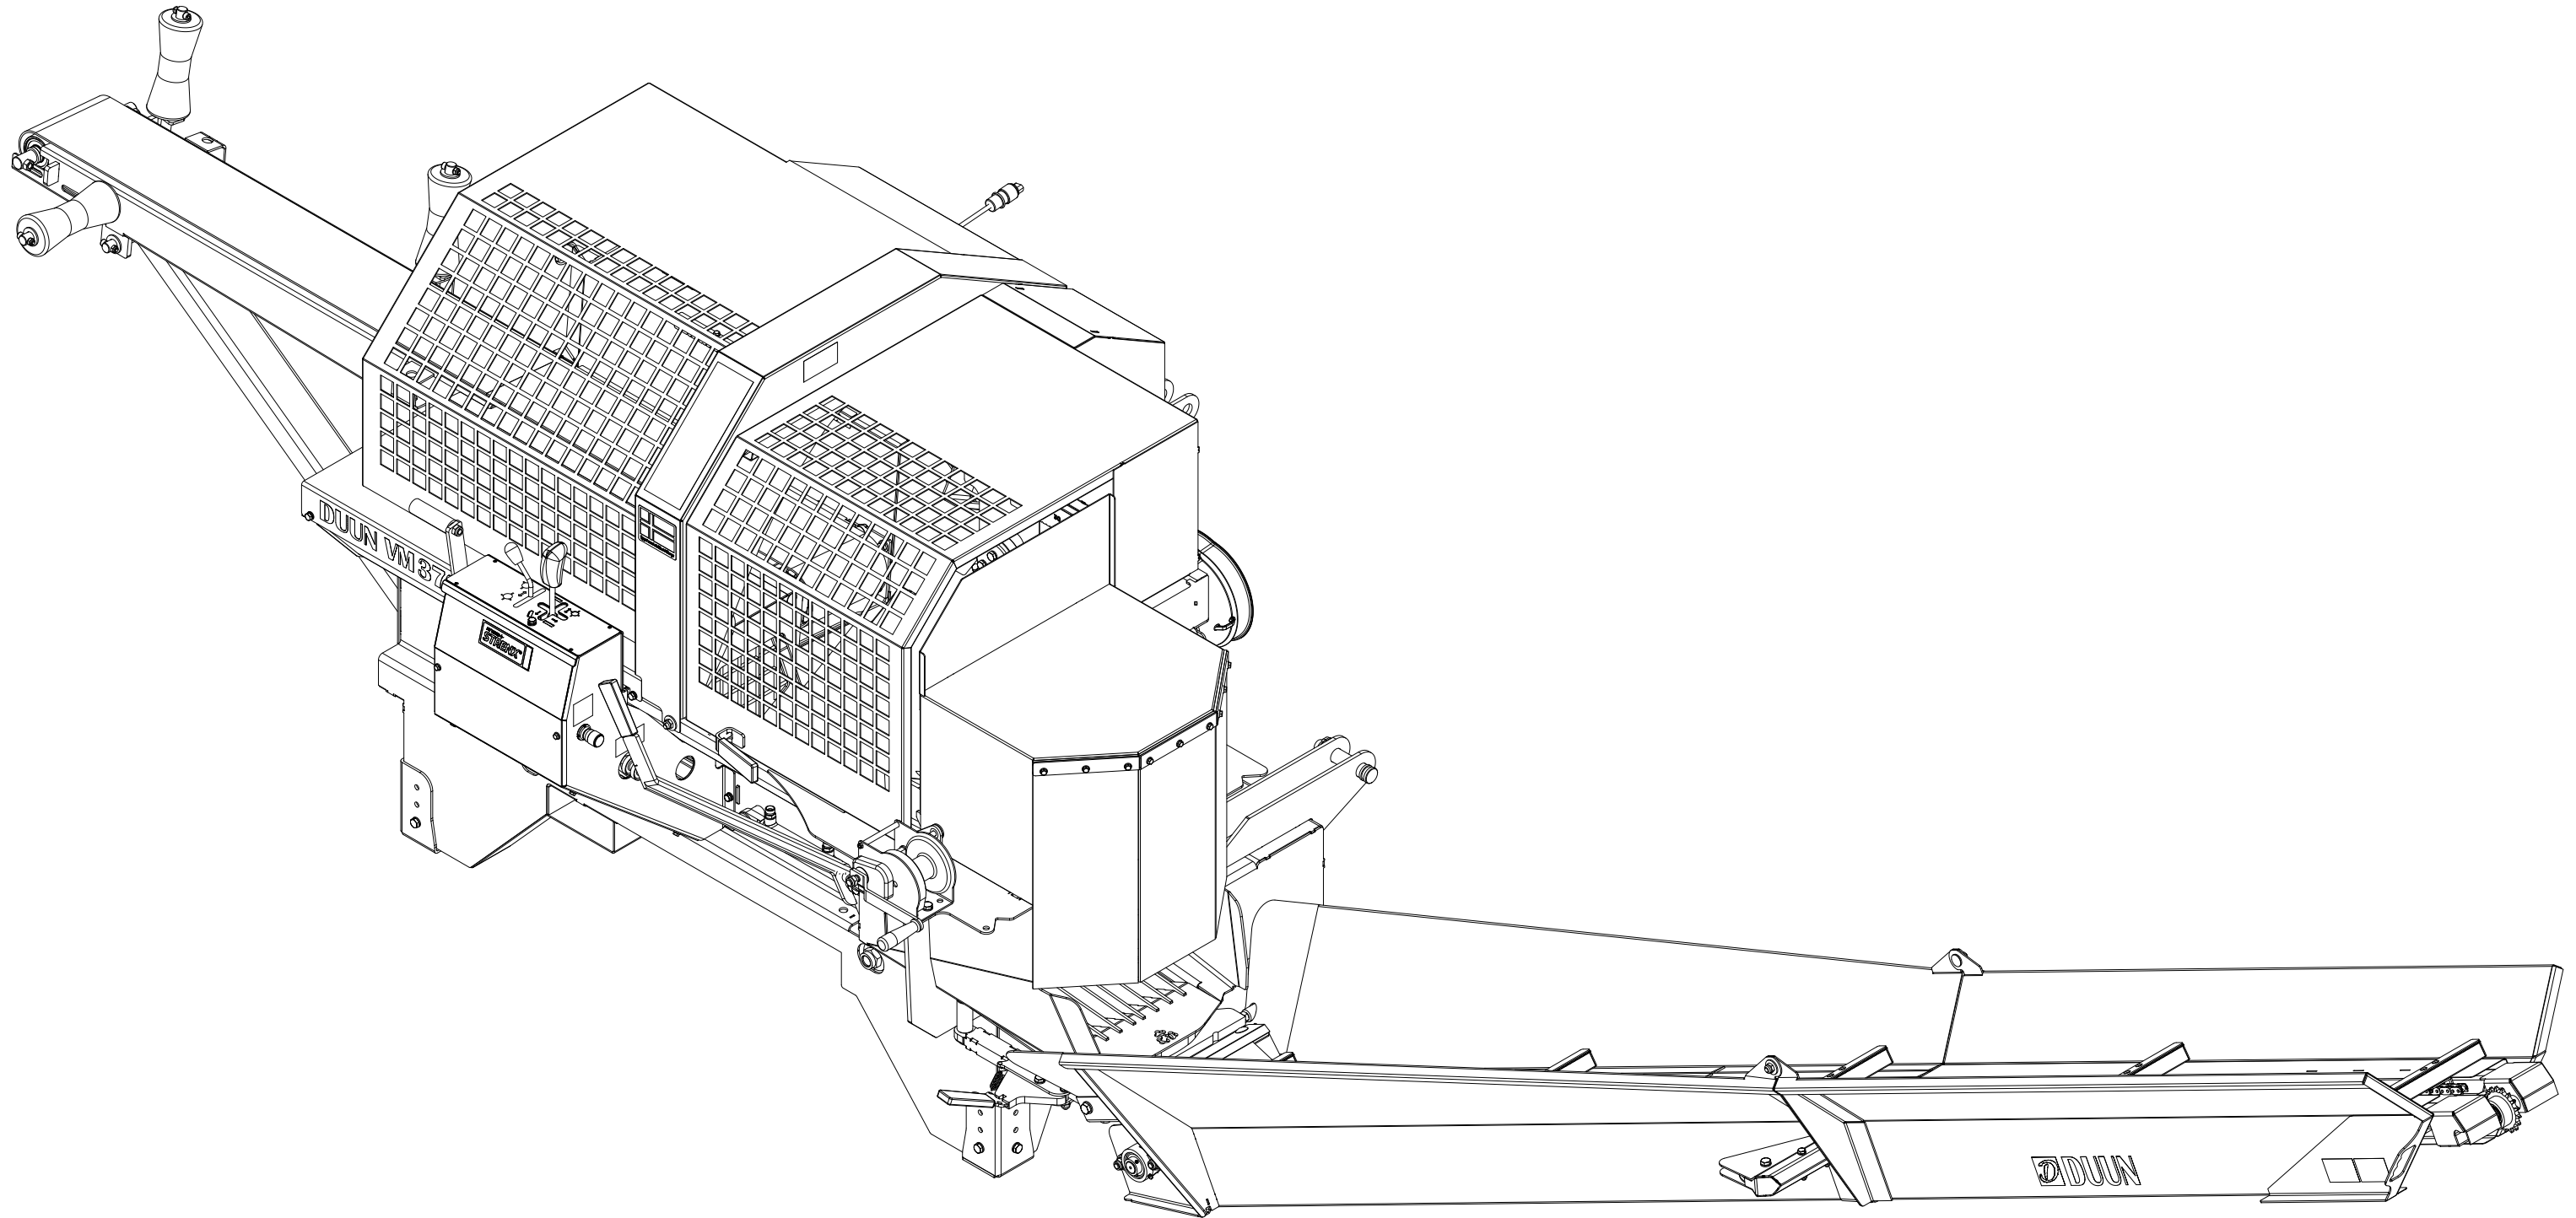

VM370

Spare parts catalogue

Duun Industrier as
7630 Åsen, Norway
www.duun.no

001 Chassis VM370

Pos	Qty	Article no	Designation
1	1	41311105	Side cover
2	12	2451196	Hexagon screw with flange M6x10 EIZn 8.8 DIN 6921
3	1	2935131	Adhesive label 132x72, 400 rpm
4	2	2551730	Drawbar bolt cat. 2 Ø28x95
5	2	2556142	Linch pin Ø10x40
6	1	14131161	Safety switch bracket
7	1	41311121	Funnel
8	1	41311181	Cover
9	1	41311001	Chassis VM370
10	2	2451197	Hexagon screw with flange M6x12 EIZn 8.8 DIN6921